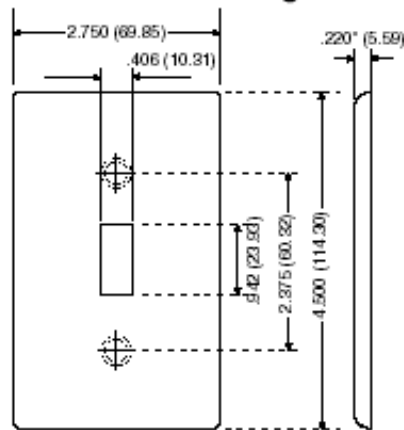

S601-W

7-Gang Toggle Device Switch Wallplate, Standard Size, Painted Metal, Device Mount - White

Familiar and functional, Leviton Traditional Wallplates are designed for use with Traditional Leviton devices. They represent styles and form factors that have stood the test of time. Their clean lines work in virtually any location, whether in new or retrofit construction, and they install quickly and easily. Leviton offers Traditional Wallplates in a vast array of colors and configurations.

Technical Information

Product Features

Type: Standard Size

Gang: 7

Material: Painted Metal

Color: White

Mount: Device

Standards and Certifications: UL/CSA

Color: White

UPC Code: 07847730956

Country Of Origin: Mexico

Dimensional Diagram

7-GANG Width = 13.62" (346.0mm)

SPECIFICATION SUBMITTAL

JOB NAME:	CATALOG NUMBERS:	
<input type="text"/>	<input type="text"/>	<input type="text"/>
JOB NUMBER:	<input type="text"/>	<input type="text"/>