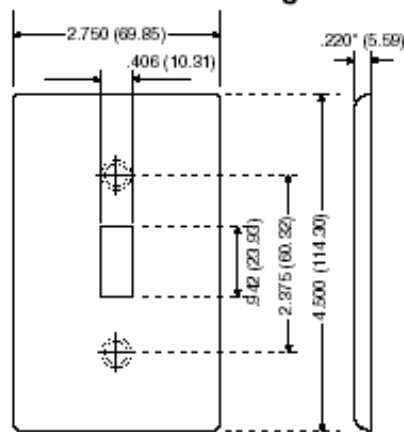

S601-I

7-Gang Toggle Device Switch Wallplate, Standard Size, Painted Metal, Device Mount - Ivory

Familiar and functional, Leviton Traditional Wallplates are designed for use with Traditional Leviton devices. They represent styles and form factors that have stood the test of time. Their clean lines work in virtually any location, whether in new or retrofit construction, and they install quickly and easily. Leviton offers Traditional Wallplates in a vast array of colors and configurations.

Technical Information

Product Features

Type: Standard Size

Gang: 7

Material: Painted Metal

Color: Ivory

Mount: Device

Standards and Certifications: UL/CSA

UPC Code: 07847730955

Country Of Origin: Mexico

Dimensional Diagram

7-GANG Width = 13.62" (346.0mm)

SPECIFICATION SUBMITTAL

JOB NAME:	CATALOG NUMBERS:	
<input type="text"/>	<input type="text"/>	<input type="text"/>
JOB NUMBER:	<input type="text"/>	<input type="text"/>