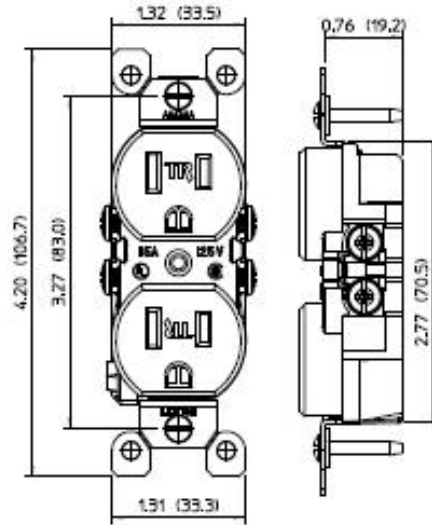

#### Product Features

**Amperage:** 15 A

**Voltage:** 125 VAC

**NEMA:** 5-15R

**Pole:** 2

**Wire:** 3

**Feature:** Tamper-Resistant

**Device Type:** Duplex Receptacle

**Blade Type:** Straight Blade

**Grounding:** Grounding

**Termination:** Quickwire Push-In & Side

**Standards and Certifications:** UL/CSA

**Warranty:** 2 Year Limited

**Color:** Brown

Color:  Brown

UPC Code: 07847738188

Country Of Origin: United States

NEMA:  
5-15R

**Wiring Diagram**

**5-15R**

**SPECIFICATION SUBMITTAL**

JOB NAME:	CATALOG NUMBERS:	
<input type="text"/>	<input type="text"/>	<input type="text"/>
JOB NUMBER:	<input type="text"/>	<input type="text"/>