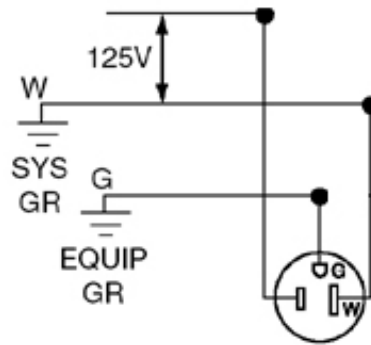

Wiring Diagram

5-15R

SPECIFICATION SUBMITTAL

JOB NAME:	CATALOG NUMBERS:	
____	____	____
JOB NUMBER:	____	____

Leviton Manufacturing Co., Inc.
201 North Service Road, Melville, NY 11747
Telephone: +1-800-323-8920 · FAX: +1-800-832-9538 · Tech Line (8:30AM-7:30PM E.S.T. Monday-Friday):
+1-800-824-3005

Leviton Manufacturing of Canada, Ltd.
165 Hymus Boulevard, Pointe Claire, Quebec H9R 1E9 · Telephone: +1-800-469-7890 ·
FAX: +1-800-824-3005 · www.leviton.com/canada

Leviton S. de R.L. de C.V.
Lago Tana 43, Mexico DF, Mexico CP 11290 · Tel.: (+52)55-5082-1040 · FAX: (+52)5386-
1797 · www.leviton.com.mx

Visit our Website at: www.leviton.com
© 2018 Leviton Manufacturing Co., Inc. All Rights Reserved. Subject to change without notice.

Leviton has a global presence.
If you would like to know where your local Leviton office is located please go to:
www.leviton.com/international/contacts/