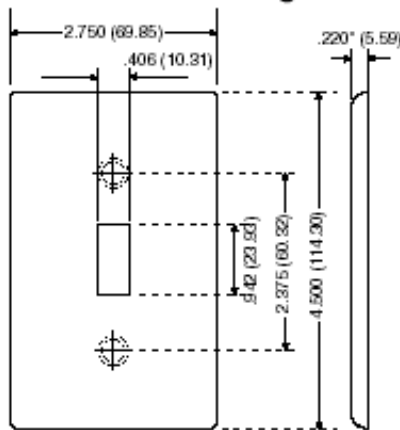

# 80701

1-Gang Toggle Device Switch Wallplate, Standard Size, , Device Mount, - Brown

Familiar and functional, Leviton Traditional Wallplates are designed for use with Traditional Leviton devices. They represent styles and form factors that have stood the test of time. Their clean lines work in virtually any location, whether in new or retrofit construction, and they install quickly and easily. Leviton offers Traditional Wallplates in a vast array of colors and configurations.

### Technical Information

Product Features

**Type:** Standard Size

**Gang:** 1

**Material:** Nylon

**Color:** Brown

**Mount:** Device

**Standards and Certifications:** UL/CSA

### Dimensional Diagram