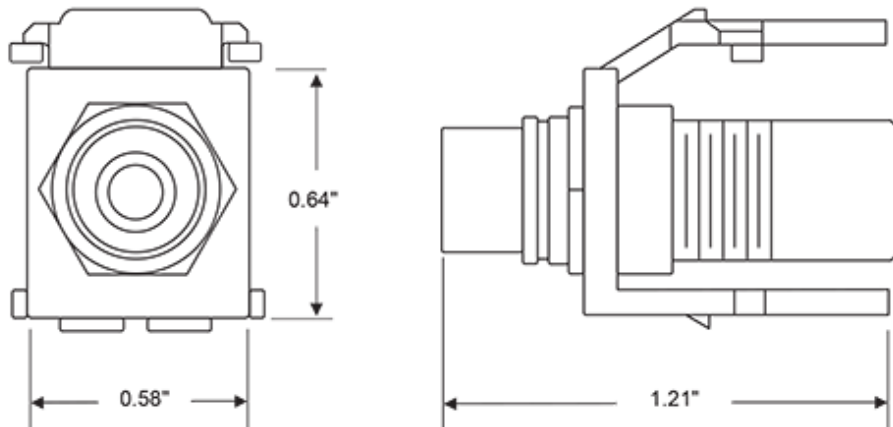

SPECIFICATION SUBMITTAL

JOB NAME: ____	CATALOG NUMBERS: ____	
JOB NUMBER: ____	____	____