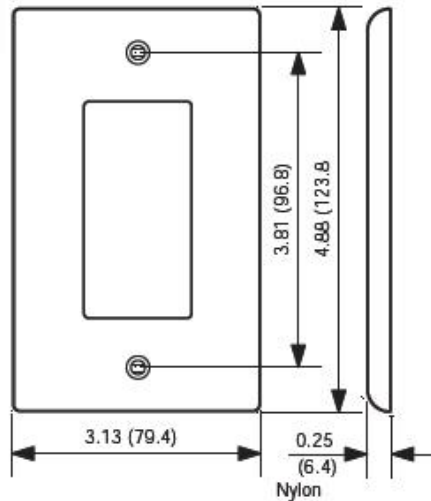

PJ26-I

1-Gang Decora/GFCI Device Decora Wallplate, Midway Size, Thermoplastic Nylon, Device Mount, - Ivory

Leviton Decora Designer Wallplates — available in a wide spectrum of colors and styles — can add subtle elegance to any home. Sleek, versatile and convenient, they also come in a midway size that gives even greater coverage, and can hide unsightly wall surface irregularities. All Leviton Decorative Wallplates can stand up to heavy use while coordinating perfectly with paint or wall coverings. Think of them as the finishing touch to giving a home its signature look.

UPC Code: 07847715360

Country Of Origin: United States

Technical Information

Product Features

Standards and Certifications: UL/CSA

Type: Midway Size

Warranty: 10-Year Limited

Gang: 1

Material: Nylon

Color: Ivory

Mount: Device

SPECIFICATION SUBMITTAL

JOB NAME:	CATALOG NUMBERS:	
<input type="text"/>	<input type="text"/>	<input type="text"/>
JOB NUMBER:	<input type="text"/>	<input type="text"/>