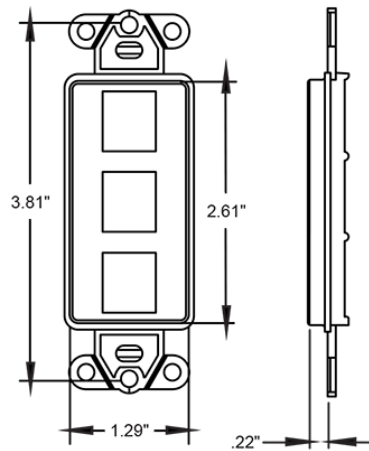

# 41643-I

QuickPort Decora Insert, 3-Port, Ivory

Decora inserts accept all QuickPort snap-in modules, and are used to support voice, data, audio, and video applications in NEMA openings where a Decora-brand look is desired. Available in white, light almond, ivory, grey, black, and brown.

### Features and Benefits

- Mounts flush with Decora wallplate
- True Decora-brand design matches Leviton Decora rocker switches and electrical products
- Fits within minimum NEMA openings
- High port density options
- Inserts accept all QuickPort connectors
- Not compatible with Decora Plus Wallplates when used with low-voltage box eliminators

### SPECIFICATION SUBMITTAL

JOB NAME: <input style="width: 95%; height: 20px;" type="text"/>	CATALOG NUMBERS: <input style="width: 95%; height: 20px;" type="text"/>	
JOB NUMBER: <input style="width: 95%; height: 20px;" type="text"/>	<input style="width: 95%; height: 20px;" type="text"/>	<input style="width: 95%; height: 20px;" type="text"/>