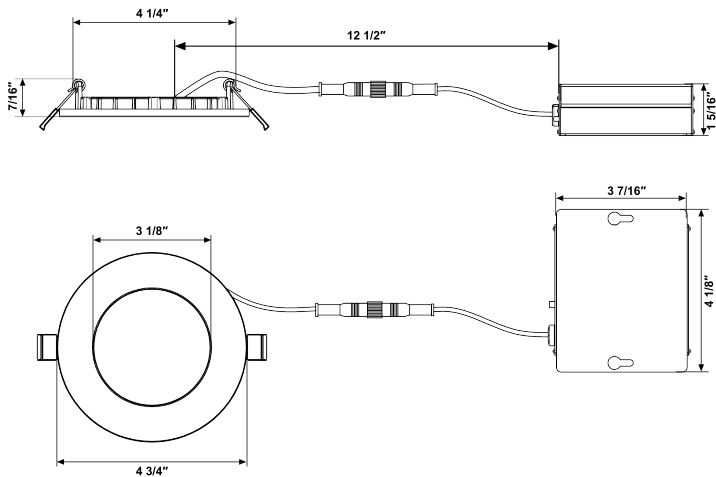

DR40RF-WH/BK/SN

Job Information		
Project Name		Type
Location		
Quantity		Date
Contact/Name		
Notes		

Dimming

- 10%-100% dimming capability
- Compatible with industry TRIAC/ELV dimmers (contact factory for listing of compatible dimmers)

Environment

- Suitable for damp locations
- Suitable for insulated ceiling application
- Can be installed indoor and for outdoor applications

Mounting

- Included two spring loaded clips to attach to any ceiling material
- The slim profile allows to be mounted under joists or dock work

Description

- DR40RF, a 12 watt 4-inch All CCT slim profile round flat LED panel is a high-performance, easy to install downlight. It offers excellent light output, energy efficiency and streamlined design. Suitable for damp location and use in soffits.

Beam Spread

- 110 degree beam spread

LED Driver

- Extruded aluminum junction box with integrated 210mA dimmable driver included
- Class II electronic LED driver with 100-125V AC input;
- includes a 12" cable from driver to fixture

Quick Connect Push-in Terminals

- Three "Quick Connect" Push-in terminals for fast and easy wiring

Operating Temperature

- -20°C - 40°C (-4°F - 104°F)

Body

- Durable airtight aluminum
- White polycarbonate diffuser lens for low glare

LED Characteristics

- 12-Watt LED Module
- Minimal heat emission
- Up to 750 Lumens
- Superior LED Performance and lifespan
- Excellent Color rendering with Spotlight

SPECIFICATION

Application	Ceiling Recess Mount	Energy Star	YES
Approved Location	Damp	Input	100-125V AC, 60Hz, 0.09A
Beam Angle	110	LM 79	YES
CTT	3000K, 4000K, 5000K in one	LM 80	YES
Certification	cETLus	Lumens	750
Class II	YES	Lumens per Watt	62.5
Color	White/Black/Brushed Nickel	Power Factor	>0.95
CRI	80+	Projected Life	5 Years
Dimming	YES	Wattage	12 Watt
Dimming Tech	TRIAC/ELV	Cut-Size	4-1/4"

Zotia International Trade Ltd.
201 Rowntree Dairy Road
Woodbridge, ON, L4L 8B8

T: 905-669-1966
F: 905-851-5262

E: sales@zotia.ca
W: www.dawnray.ca