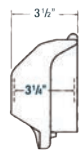

- CSA Certified
- UL Listed

Metallic Covers

Cat. No.	Description
	Single Gang Cover – 2-1/4 in. Internal Depth (Aluminum)
CKSUV	Small vertical cover universal code keeper accommodates duplex, GFCI, single receptacle and toggle switch – lockable