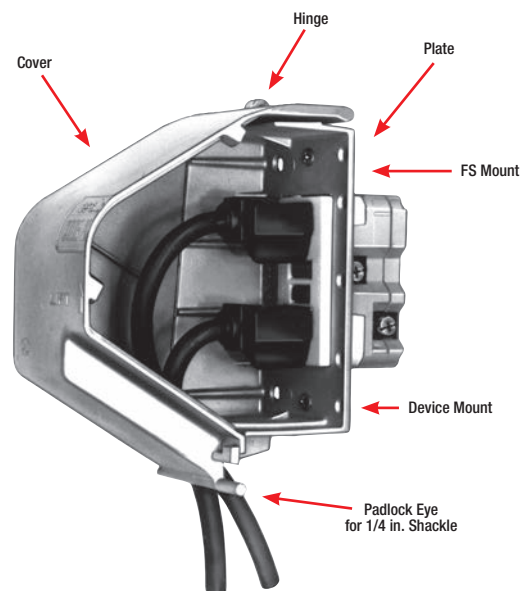

Metallic Covers

Technical Specifications

Applications :

- Protects receptacles, switches, and plugs for single gang and two gang configurations in dry and wet locations
- Provides a lockable cover that complies with OSHA lockout/tagout requirements
- Prevents accidental equipment disconnects, reduces tampering, and deters theft and equipment removal

Standard Materials :

- Covers and Plates: Die cast aluminum alloy A360
- Gaskets: Closed-cell foam

Standard Finish :

- Powder coated finish

Compliances :

Compliances as noted on each page of the catalogue include:

- CSA Certified
- UL Listed

Metallic Covers

Cat. No.	Description
	Single Gang Cover – 2-1/4 in. Internal Depth (Aluminum)
CKSUV	Small vertical cover universal code keeper accommodates duplex, GFCI, single receptacle and toggle switch – lockable

Cat. No.	Description
	Single Gang Cover – 3-1/4 in. Internal Depth (Aluminum)
CKMU	Medium horizontal cover universal code keeper accommodates duplex, GFCI, single receptacle and toggle switch – lockable
CKMUV	Medium vertical cover universal code keeper accommodates duplex, GFCI, single receptacle and toggle switch – lockable