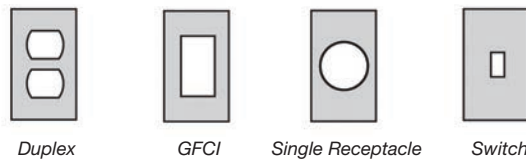

- CSA Certified
- UL Listed

Metallic Covers

Cat. No.	Description
	Single Gang Cover – 2-1/4 in. Internal Depth (Aluminum)
CKSUV	Small vertical cover universal code keeper accommodates duplex, GFCI, single receptacle and toggle switch – lockable

Cat. No.	Description
	Single Gang Cover – 3-1/4 in. Internal Depth (Aluminum)
CKMU	Medium horizontal cover universal code keeper accommodates duplex, GFCI, single receptacle and toggle switch – lockable
CKMUV	Medium vertical cover universal code keeper accommodates duplex, GFCI, single receptacle and toggle switch – lockable