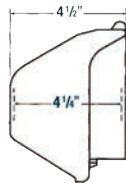

Cat. No.	Description
	Single Gang Cover – 3-1/4 in. Internal Depth (Aluminum)
CKMU	Medium horizontal cover universal code keeper accommodates duplex, GFCI, single receptacle and toggle switch – lockable
CKMUV	Medium vertical cover universal code keeper accommodates duplex, GFCI, single receptacle and toggle switch – lockable

Metallic Covers

Single Receptacle

Cat. No.	Description
Single Gang Cover – 4-3/4 in. Internal Depth (Aluminum)	
CKLSVU	Large vertical cover – Box mount universal code keeper with adapter rings to accommodate 1-19/32 in. and 1-3/4 in. single receptacles – lockable