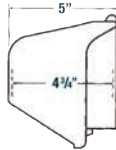

Metallic Covers

Single Receptacle

Cat. No.	Description
Single Gang Cover – 4-3/4 in. Internal Depth (Aluminum)	
CKLSVU	Large vertical cover – Box mount universal code keeper with adapter rings to accommodate 1-19/32 in. and 1-3/4 in. single receptacles – lockable