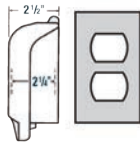

- CSA Certified
- UL Listed

Metallic Covers

Cat. No.	Description
	Single Gang Cover – 2-1/4 in. Internal Depth (Aluminum)
CKSUV	Small vertical cover universal code keeper accommodates duplex, GFCI, single receptacle and toggle switch – lockable