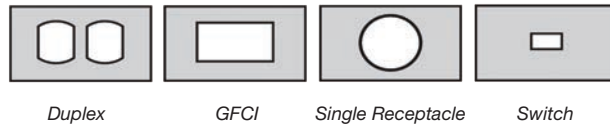

- CSA Certified
- UL Listed

Metallic Covers

Cat. No.	Description
	Single Gang Cover – 2-1/4 in. Internal Depth (Aluminum)
CKSUV	Small vertical cover universal code keeper accommodates duplex, GFCI, single receptacle and toggle switch – lockable

Cat. No.	Description
	Single Gang Cover – 3-1/4 in. Internal Depth (Aluminum)
CKMU	Medium horizontal cover universal code keeper accommodates duplex, GFCI, single receptacle and toggle switch – lockable
CKMUV	Medium vertical cover universal code keeper accommodates duplex, GFCI, single receptacle and toggle switch – lockable