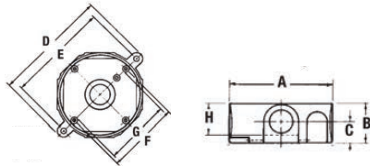

*Raintight with cover closed and when used with appropriate Red Dot® boxes

SE-47 / SE-48

S130E-CN

Cat. No.	Description	Hub Size (in.)	No. of Hubs	A (in.)	B (in.)	C (in.)	F (in.)	G (in.)	Cu. (in.)
Outlet Box Extension – 4-1/8 in. Dia. (Cast Aluminum)									
SE-48*	Round extension ring, grey, aluminum, gaskets and screws	3/4	4	4-1/8	1-5/8	13/16	3-1/2	3-1/16	18.3
S130E-CN	Round extension adapter, silver, aluminum, with ground screws	1/2	4	4-1/8	1-5/8	13/16	3-1/2	3-1/16	18.3

*Raintight with cover closed and when used with appropriate Red Dot® boxes

DS47B / DS48B

Cat. No.	Description	Hub Size (in.)	No. of Hubs	A (in.)	B (in.)	C (in.)	D (in.)	E (in.)	F (in.)	G (in.)	H (in.)	Cu. (in.)
Outlet Box Kits – 4-1/8 in. Dia. (Cast Aluminum)												
DS-47B*	Round outlet box, silver, aluminum, blank cover	1/2	5	4-1/8	2	7/8	5-9/16	4-15/16	3-1/2	3-1/8	1-1/4	17
S47CFB	Ceiling fan outlet box, silver, aluminum	1/2	5	4-1/8	2	7/8	5-9/16	4-15/16	3-1/2	3-1/8	1-1/4	17
DS-48B*	Round outlet box, silver, aluminum, blank cover	3/4	5	4-1/8	2	7/8	5-9/16	4-15/16	3-1/2	3-1/8	1-1/4	17
S-48-CFB	Cast aluminium outlet box kit	3/4	5	4-1/8	2	7/8	5-9/16	4-15/16	3-1/2	3-1/8	1-1/4	17