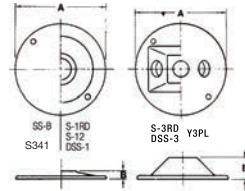

Dry-Tite® Round Boxes and Covers

S341E-R

SS-B

S-12 / S211BRE

S213E-R

Cat. No.	Description	Hub Size (in.)	No. of Hubs	A (in.)	B (in.)
Outlet Covers – 4-1/8 in. Dia. (Cast Aluminum)					
S341E-R	Round blank weatherproof box cover, color silver	-	-	4-1/8	3/64
SS-B	Round blank weatherproof cover, silver, aluminum, with gasket and screws	-	-	4-1/8	3/64
S211E	Round standard lamp holder cover, silver, aluminum,	1/2	1	4-1/8	3/8
S211BRE	Round standard lamp holder cover, bronze, aluminium	1/2	1	4-1/8	3/8
S211WHE	Round standard lamp holder cover, white, aluminium	1/2	1	4-1/8	3/8
S-12*	Round standard lamp holder cover, silver, aluminum	3/4	1	4-1/8	3/8
S213E-R	Round standard lamp holder cover, Silver, aluminum, with gasket, screws and plugs	1/2	3	4-1/8	1-1/16
S213BRE	Round standard lamp holder cover, Bronze, aluminum, with gasket, screws and plugs	1/2	3	4-1/8	1-1/16
S213WHE	Round standard lamp holder cover, white, aluminum, with gasket, screws and plugs	1/2	3	4-1/8	1-1/16

*Raintight with cover closed and when used with appropriate Red Dot® boxes

SE-47 / SE-48

S130E-CN

Cat. No.	Description	Hub Size (in.)	No. of Hubs	A (in.)	B (in.)	C (in.)	F (in.)	G (in.)	Cu. (in.)
Outlet Box Extension – 4-1/8 in. Dia. (Cast Aluminum)									
SE-48*	Round extension ring, grey, aluminum, gaskets and screws	3/4	4	4-1/8	1-5/8	13/16	3-1/2	3-1/16	18.3
S130E-CN	Round extension adapter, silver, aluminum, with ground screws	1/2	4	4-1/8	1-5/8	13/16	3-1/2	3-1/16	18.3