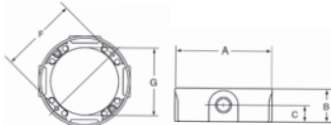

*Not CSA Certified

S621E

Cat. No.	A (in.)
Universal Round Gasket	
S621E*	4-3/16

*Not CSA Certified

Dry-Tite® Round Boxes and Covers

S110CN / S-48 / DS47BR

S-47

Cat. No.	Description	Hub Size (in.)	No. of Hubs	A (in.)	B (in.)	C (in.)	D (in.)	E (in.)	F (in.)	G (in.)	H (in.)	Cu. (in.)
Outlet Boxes – 4-1/8 in. Dia. (Cast Aluminum)												
S110CN*	Round outlet box, 17 Cu. in., silver, aluminum, with ground screws	1/2	5	4-1/8	1-5/8	3/4	5-9/16	4-15/16	3-1/2	3-1/8	1-1/4	16.3
S110BRCN*	Single gang universal standard outlet box, 17.3 Cu. in., bronze, aluminum, with ground screws	1/2	5	4-1/8	1-5/8	3/4	5-9/16	4-15/16	3-1/2	3-1/8	1-1/4	16.3
S110WHCN*	Single gang universal standard outlet box, 17.3 Cu. in., white, aluminum, with ground screws	1/2	5	4-1/8	1-5/8	3/4	5-9/16	4-15/16	3-1/2	3-1/8	1-1/4	16.3
DS-47-BR*	Round outlet box, 17 Cu. in., bronze, aluminum	1/2	5	4-1/8	1-5/8	3/4	5-9/16	4-15/16	3-1/2	3-1/8	1-1/4	16.3
DS-47-WH*	Round outlet box, 17 Cu. in., white, aluminum	1/2	5	4-1/8	1-5/8	3/4	5-9/16	4-15/16	3-1/2	3-1/8	1-1/4	16.3
S-48*	Round outlet box, 16 Cu. in., silver, aluminum	3/4	5	4-1/8	1-5/8	7/8	5-9/16	4-15/16	3-1/2	3-1/8	1-1/4	15.8
S-47	Round outlet box, 17 Cu. in., silver, aluminum	1/2	5	4-1/8	1-5/8	3/4	5-9/16	4-15/16	3-1/2	3-1/8	1-1/4	16.3

*Raintight with cover closed and when used with appropriate Red Dot® boxes

SE-47 / SE-48

S130E-CN

Cat. No.	Description	Hub Size (in.)	No. of Hubs	A (in.)	B (in.)	C (in.)	F (in.)	G (in.)	Cu. (in.)
Outlet Box Extension – 4-1/8 in. Dia. (Cast Aluminum)									
SE-48*	Round extension ring, grey, aluminum, gaskets and screws	3/4	4	4-1/8	1-5/8	13/16	3-1/2	3-1/16	18.3
S130E-CN	Round extension adapter, silver, aluminum, with ground screws	1/2	4	4-1/8	1-5/8	13/16	3-1/2	3-1/16	18.3