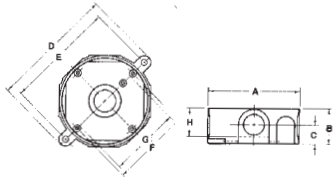

*Not CSA Certified

S621E

Cat. No.	A (in.)
Universal Round Gasket	
S621E*	4-3/16

*Not CSA Certified

Dry-Tite® Round Boxes and Covers

S110CN / S-48 / DS47BR

S-47

Cat. No.	Description	Hub Size (in.)	No. of Hubs	A (in.)	B (in.)	C (in.)	D (in.)	E (in.)	F (in.)	G (in.)	H (in.)	Cu. (in.)
Outlet Boxes – 4-1/8 in. Dia. (Cast Aluminum)												
S110CN*	Round outlet box, 17 Cu. in., silver, aluminum, with ground screws	1/2	5	4-1/8	1-5/8	3/4	5-9/16	4-15/16	3-1/2	3-1/8	1-1/4	16.3
S110BRCN*	Single gang universal standard outlet box, 17.3 Cu. in., bronze, aluminum, with ground screws	1/2	5	4-1/8	1-5/8	3/4	5-9/16	4-15/16	3-1/2	3-1/8	1-1/4	16.3
S110WHCN*	Single gang universal standard outlet box, 17.3 Cu. in., white, aluminum, with ground screws	1/2	5	4-1/8	1-5/8	3/4	5-9/16	4-15/16	3-1/2	3-1/8	1-1/4	16.3
DS-47-BR*	Round outlet box, 17 Cu. in., bronze, aluminum	1/2	5	4-1/8	1-5/8	3/4	5-9/16	4-15/16	3-1/2	3-1/8	1-1/4	16.3
DS-47-WH*	Round outlet box, 17 Cu. in., white, aluminum	1/2	5	4-1/8	1-5/8	3/4	5-9/16	4-15/16	3-1/2	3-1/8	1-1/4	16.3
S-48*	Round outlet box, 16 Cu. in., silver, aluminum	3/4	5	4-1/8	1-5/8	7/8	5-9/16	4-15/16	3-1/2	3-1/8	1-1/4	15.8
S-47	Round outlet box, 17 Cu. in., silver, aluminum	1/2	5	4-1/8	1-5/8	3/4	5-9/16	4-15/16	3-1/2	3-1/8	1-1/4	16.3

*Raintight with cover closed and when used with appropriate Red Dot® boxes

SE-47 / SE-48

S130E-CN

Cat. No.	Description	Hub Size (in.)	No. of Hubs	A (in.)	B (in.)	C (in.)	F (in.)	G (in.)	Cu. (in.)
Outlet Box Extension – 4-1/8 in. Dia. (Cast Aluminum)									
SE-48*	Round extension ring, grey, aluminum, gaskets and screws	3/4	4	4-1/8	1-5/8	13/16	3-1/2	3-1/16	18.3
S130E-CN	Round extension adapter, silver, aluminum, with ground screws	1/2	4	4-1/8	1-5/8	13/16	3-1/2	3-1/16	18.3