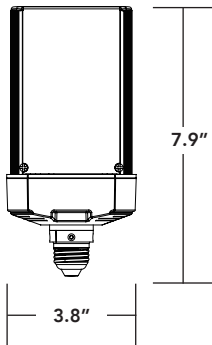

# SHOE BOX & WALL PACK RETROFITS G4 HORIZONTAL MOUNTING

LED-8088E

LED-8088M

LED-8089M

LED-8090M

LED-8088 RECOMMENDED MINIMUM FIXTURE SIZE  
5.4" w x 11.9" h / 347 cu. in. volume

LED-8089/LED-8090 RECOMMENDED MINIMUM FIXTURE SIZE  
6" w x 12" h / 432 cu. in. volume