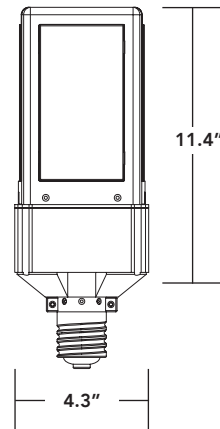

# SHOE BOX & WALL PACK RETROFITS G4 HORIZONTAL MOUNTING

LED-8088E

LED-8088M

LED-8089M

LED-8090M

LED-8088 RECOMMENDED MINIMUM FIXTURE SIZE  
5.4" w x 11.9" h / 347 cu. in. volume

LED-8089/LED-8090 RECOMMENDED MINIMUM FIXTURE SIZE  
6" w x 12" h / 432 cu. in. volume