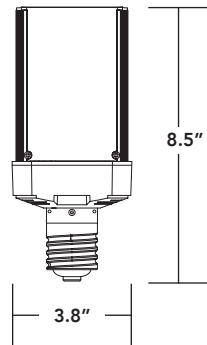

# SHOE BOX & WALL PACK RETROFITS G4 HORIZONTAL MOUNTING

LED-8088E

LED-8088M

LED-8089M

LED-8090M

LED-8088 RECOMMENDED MINIMUM FIXTURE SIZE  
5.4" w x 11.9" h / 347 cu. in. volume

LED-8089/LED-8090 RECOMMENDED MINIMUM FIXTURE SIZE  
6" w x 12" h / 432 cu. in. volume