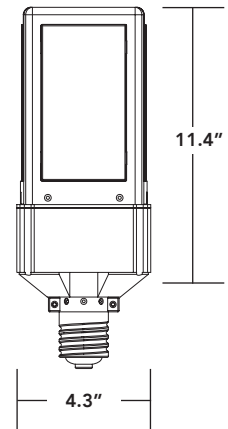

# SHOE BOX & WALL PACK RETROFITS G4 HORIZONTAL MOUNTING

LED-8088E

LED-8088M

LED-8089M

LED-8090M

LED-8088 RECOMMENDED MINIMUM FIXTURE SIZE  
5.4" w x 11.9" h / 347 cu. in. volume

LED-8089/LED-8090 RECOMMENDED MINIMUM FIXTURE SIZE  
6" w x 12" h / 432 cu. in. volume