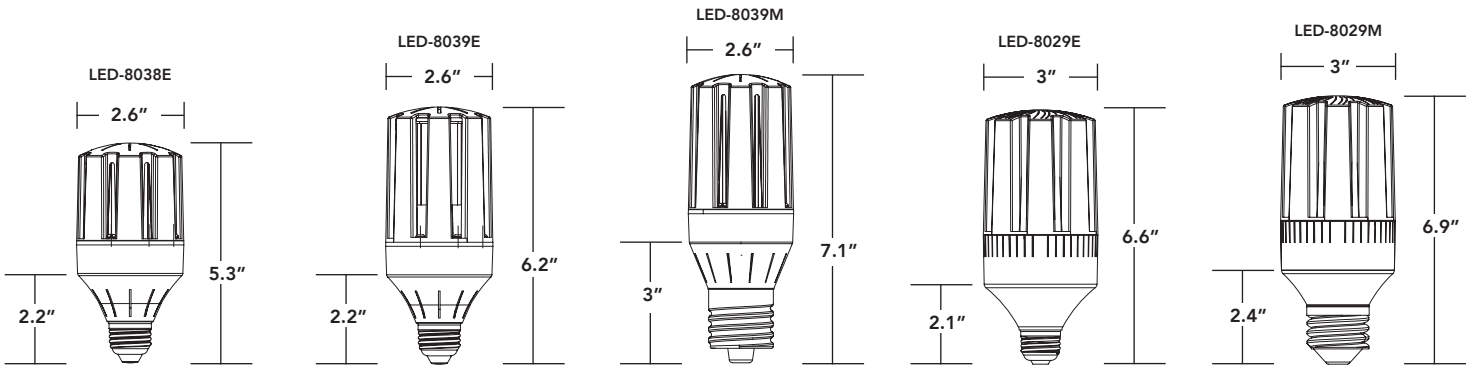

BOLLARD RETROFITS 360° OMNI DIRECTIONAL DESIGN

ORDERING GUIDE

PART #	UPC	REPLACES	WATTAGE	LUMENS	CCT (K)	BASE	DLC PRODUCT CODE
LED-8038E30-A	844006082956	70W HID	14W	1840	3000K	E26	N/A
LED-8038E40-A	844006082963	70W HID	14W	2065	4000K	E26	N/A
LED-8038E57-A	844006082970	70W HID	14W	2217	5700K	E26	N/A
LED-8039E30-A	844006080495	100W HID	18W	2758	3000K	E26	N/A
LED-8039E40-A	844006080648	100W HID	18W	2983	4000K	E26	N/A
LED-8039E57-A	844006080488	100W HID	18W	2465	5700K	E26	N/A
LED-8039M30-A	844006084356	100W HID	18W	2758	3000K	EX39	PN8CHYH1
LED-8039M40-A	844006084370	100W HID	18W	2983	4000K	EX39	P19GG12F
LED-8039M57-A	844006084394	100W HID	18W	2465	5700K	EX39	PVNFJNV1
LED-8029E30-A	844006080396	150W HID	24W	3024	3000K	E26	N/A
LED-8029E40-A	844006080631	150W HID	24W	3422	4000K	E26	N/A
LED-8029E57-A	844006080297	150W HID	24W	3425	5700K	E26	N/A
LED-8029M30-A	844006081546	150W HID	24W	3431	3000K	EX39	PAKDVMFU
LED-8029M40-A	844006081553	150W HID	24W	3374	4000K	EX39	PN6Y8ECX
LED-8029M57-A	844006081560	150W HID	24W	3374	5700K	EX39	P17Z7EQS

347 VOLT OPTIONS FOR CANADA

PART #	UPC	REPLACES	WATTAGE	LUMENS	CCT (K)	BASE	DLC PRODUCT CODE
LED-8038E30C-A	844006082987	70W HID	14W	1789	3000K	E26	N/A
LED-8038E40C-A	844006082994	70W HID	14W	2037	4000K	E26	N/A
LED-8038E57C-A	844006083007	70W HID	14W	2155	5700K	E26	N/A
LED-8039E30C-A	844006082550	100W HID	18W	2919	3000K	E26	N/A
LED-8039E40C-A	844006082567	100W HID	18W	3053	4000K	E26	N/A
LED-8039E57C-A	844006082574	100W HID	18W	2695	5700K	E26	N/A
LED-8039M30C-A	844006084363	100W HID	18W	2919	3000K	EX39	PDYQHD1W
LED-8039M40C-A	844006084387	100W HID	18W	3053	4000K	EX39	PVLXHS0K
LED-8039M57C-A	844006084400	100W HID	18W	2695	5700K	EX39	P2NOX14J
LED-8029E30C-A	844006080952	150W HID	24W	3099	3000K	E26	N/A
LED-8029E40C-A	844006080969	150W HID	24W	3568	4000K	E26	N/A
LED-8029E57C-A	844006080976	150W HID	24W	3426	5700K	E26	N/A
LED-8029M30C-A	844006081721	150W HID	24W	3129	3000K	EX39	P76RARZA
LED-8029M40C-A	844006081714	150W HID	24W	3405	4000K	EX39	PN4K3SC8
LED-8029M57C-A	844006081707	150W HID	24W	3165	5700K	EX39	PA216JKT