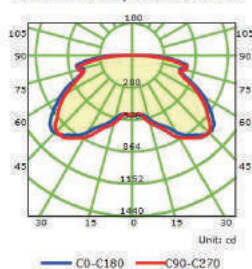

Dimensions

Ordering Information

Ordering Info	Wattage (w)	Input Voltage (VAC)	CCT	Initial Lumens (lm)
EGT-GFPL-45w-120V-5K	45	120-277	5000K	4200
EGT-GFPL-45w-347V-5K	45	347-480	5000K	4200
EGT-GFPL-65w-120V-5K	65	120-277	5000K	6700
EGT-GFPL-65w-347V-5K	65	347-480	5000K	6700

*all models available in 4000K by special order

45w Canopy

Luminous Intensity Distribution Curve

Illuminance at a Distance

65w Canopy

Luminous Intensity Distribution Curve

Illuminance at a Distance