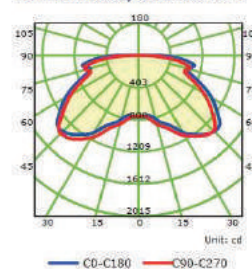

Dimensions

Ordering Information

Ordering Info	Wattage (w)	Input Voltage (VAC)	CCT	Initial Lumens (lm)
EGT-GFPL-45w-120V-5K	45	120-277	5000K	4200
EGT-GFPL-45w-347V-5K	45	347-480	5000K	4200
EGT-GFPL-65w-120V-5K	65	120-277	5000K	6700
EGT-GFPL-65w-347V-5K	65	347-480	5000K	6700

*all models available in 4000K by special order

45w Canopy

Luminous Intensity Distribution Curve

Illuminance at a Distance

65w Canopy

Luminous Intensity Distribution Curve

Illuminance at a Distance