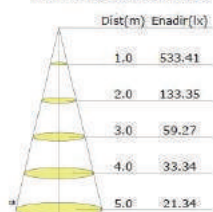

Dimensions

Ordering Information

Ordering Info	Wattage (w)	Input Voltage (VAC)	CCT	Initial Lumens (lm)
EGT-GFPL-45w-120V-5K	45	120-277	5000K	4200
EGT-GFPL-45w-347V-5K	45	347-480	5000K	4200
EGT-GFPL-65w-120V-5K	65	120-277	5000K	6700
EGT-GFPL-65w-347V-5K	65	347-480	5000K	6700

*all models available in 4000K by special order

45w Canopy

Luminous Intensity Distribution Curve

Illuminance at a Distance

65w Canopy

Luminous Intensity Distribution Curve

Illuminance at a Distance