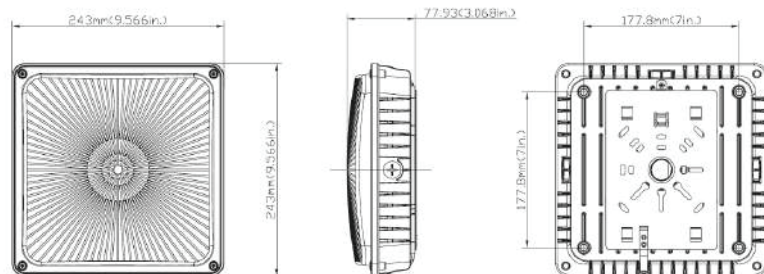

Features

- Sealed die-cast for indoor/outdoor applications
- Replaces 100w-250w metal halide
- Lumen output from 4200lm-6700lm
- Polycarbonate optical lens with heat resisting
- Supports 120-277V and 347-480V input
- UL/cUL listed for wet locations, DLC listed
- Ideal for parking facilities, storage areas, etc.
- 50,000hr life span, dimming capabilities
- Available in black, bronze, and white housing

Dimensions

Ordering Information

Ordering Info	Wattage (w)	Input Voltage (VAC)	CCT	Initial Lumens (lm)
EGT-GFPL-45w-120V-5K	45	120-277	5000K	4200
EGT-GFPL-45w-347V-5K	45	347-480	5000K	4200
EGT-GFPL-65w-120V-5K	65	120-277	5000K	6700
EGT-GFPL-65w-347V-5K	65	347-480	5000K	6700