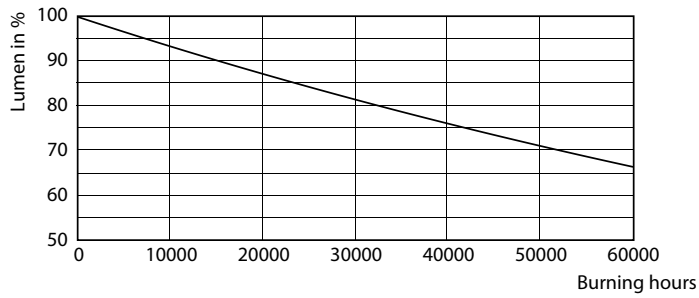

Photometric data

Lifetime