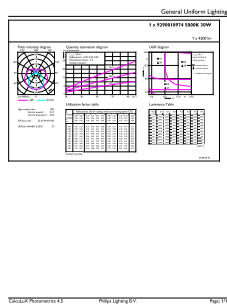

Mechanical and Housing

Product Length	96 in
Approval and Application	
Energy Efficiency Label (EEL)	Not applicable
Energy Saving Product	Yes
Approbation Marks	UL certificate RoHS compliance DLC compliance
Energy Consumption kWh/1000 h	- kWh
Energy Certifications	DLC Standard

Product Data

Order product name	30T8/COR/96-850/IF42/G/FA8 10/1
EAN/UPC - Product	046677533038
Order code	533034
Numerator - Quantity Per Pack	1
Numerator - Packs per outer box	10
Material Nr. (12NC)	929001897404
Net Weight (Piece)	0.540 kg
Model Number	9290018974

Dimensional drawing

TLED IF CorePro 8ft 4200lm FA8 5000K

Product	D1	D2	A1	A2	A3
30T8/COR/96-850/ IF42/G/FA8 10/1	25.5 mm	28 mm	2366.9 mm	2375.8 mm	2384.7 mm

Photometric data

30W FA8 850 5000K

30W FA8

Photometric data