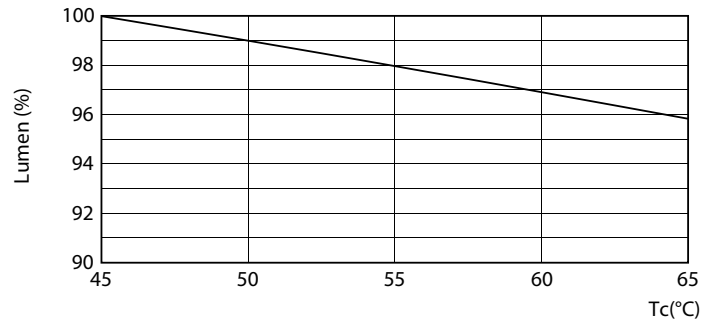

Photometric data

Lifetime

30W FA8