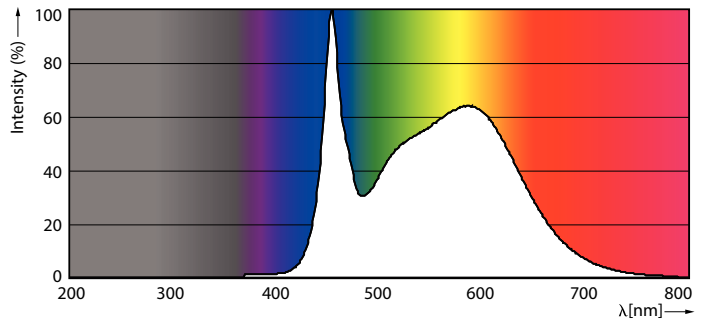

Product data

General Information	
Base	FA8 [FA8]
EU RoHS compliant	Yes
Nominal Lifetime (Nom)	50000 h
Switching Cycle	50000X
Light Technical	
Color Code	850 [CCT of 5000K]
Beam Angle (Nom)	240 °
Initial lumen (Nom)	4200 lm
Color Designation	Daylight
Correlated Color Temperature (Nom)	5000 K
Luminous Efficacy (rated) (Nom)	140.00 lm/W
Color Consistency	ANSI
Color Rendering Index (Nom)	80
LLMF At End Of Nominal Lifetime (Nom)	70 %
Operating and Electrical	
Input Frequency	35000-150000 Hz
Power (Rated) (Nom)	30 W

Dimensional drawing

TLED IF CorePro 8ft 4200lm FA8 5000K

Product	D1	D2	A1	A2	A3
30T8/COR/96-850/ IF42/G/FA8 10/1	25.5 mm	28 mm	2366.9 mm	2375.8 mm	2384.7 mm

Photometric data

30W FA8 850 5000K

30W FA8

Photometric data