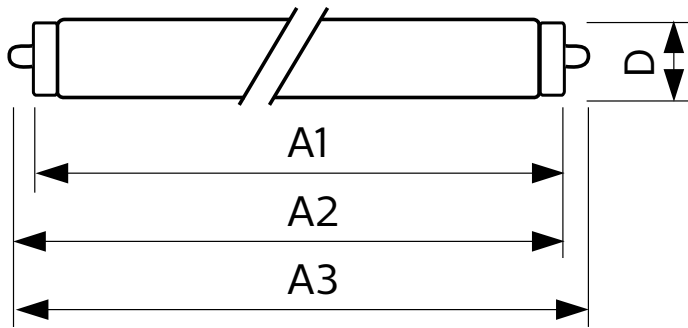

Mechanical and Housing

Product Length	96 in
Approval and Application	
Energy Efficiency Label (EEL)	Not applicable
Energy Saving Product	Yes
Approbation Marks	UL certificate RoHS compliance DLC compliance
Energy Consumption kWh/1000 h	- kWh
Energy Certifications	DLC Standard

Product Data

Order product name	30T8/COR/96-850/IF42/G/FA8 10/1
EAN/UPC - Product	046677533038
Order code	533034
Numerator - Quantity Per Pack	1
Numerator - Packs per outer box	10
Material Nr. (12NC)	929001897404
Net Weight (Piece)	0.540 kg
Model Number	9290018974

Dimensional drawing

TLED IF CorePro 8ft 4200lm FA8 5000K