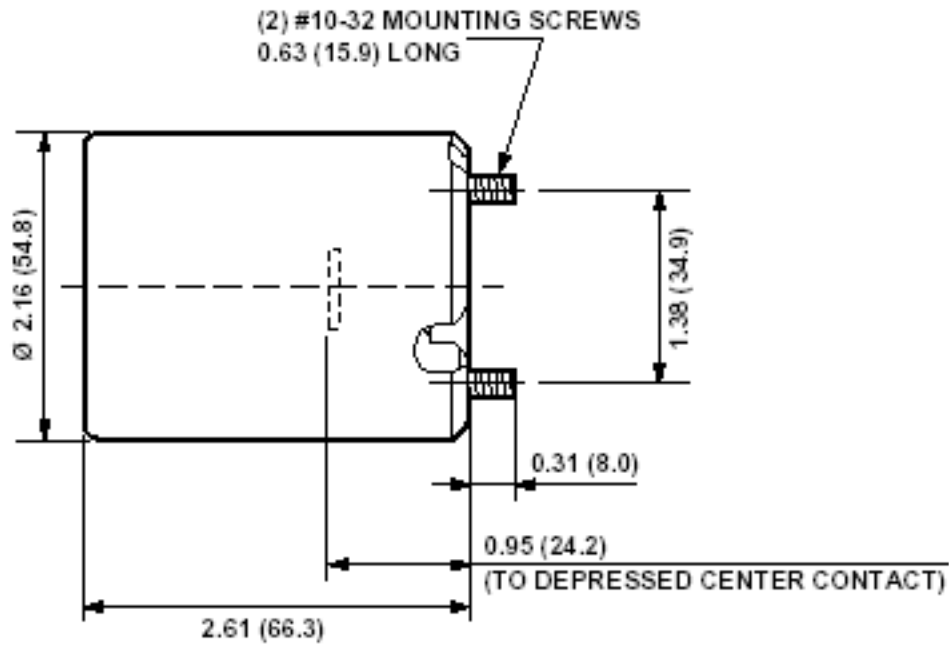

SPECIFICATION SUBMITTAL

JOB NAME: ____	CATALOG NUMBERS: ____	
JOB NUMBER: ____	____	____

Leviton Manufacturing Co., Inc.
201 North Service Road, Melville, NY 11747
Telephone: 1-800-323-8920 · FAX: 1-800-832-9538 · Tech Line (8:30AM-7:30PM E.S.T. Monday-Friday): 1-800-824-3005

Leviton Manufacturing of Canada, Ltd.
165 Hymus Boulevard, Pointe Claire, Quebec H9R 1E9 · Telephone: 1-800-469-7890 ·
FAX: 1-800-824-3005 · www.leviton.com/canada

Leviton S. de R.L. de C.V.
Lago Tana 43, Mexico DF, Mexico CP 11290 · Tel.: (+52)55-5082-1040 · FAX: (+52)5386-1797 · www.leviton.com.mx

Visit our Website at: www.leviton.com
© 2012-2013 Leviton Manufacturing Co., Inc. All rights reserved. Subject to change without notice.

Leviton has a global presence.
If you would like to know where your local Leviton office is located please go to: www.leviton.com/international/contacts/