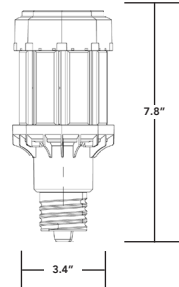

# POST TOP RETROFITS 360° OMNI DIRECTIONAL DESIGN

LED-8033E-G7

LED-8033M-G7

LED-8024E-G7

LED-8024M-G7

LED-8046M-G7

LED-8027M-G7