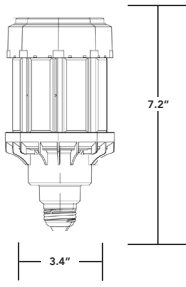

# POST TOP RETROFITS 360° OMNI DIRECTIONAL DESIGN

LED-8033E-G7

LED-8033M-G7

LED-8024E-G7

LED-8024M-G7

LED-8046M-G7

LED-8027M-G7