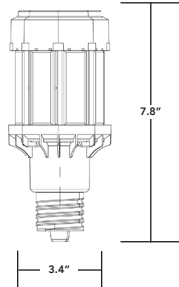

# POST TOP RETROFITS 360° OMNI DIRECTIONAL DESIGN

LED-8033E-G7

LED-8033M-G7

LED-8024E-G7

LED-8024M-G7

LED-8046M-G7

LED-8027M-G7