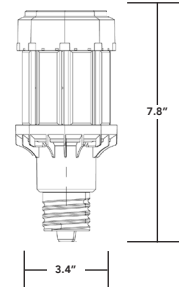

# POST TOP RETROFITS 360° OMNI DIRECTIONAL DESIGN

LED-8033E-G7

LED-8033M-G7

LED-8024E-G7

LED-8024M-G7

LED-8046M-G7

LED-8027M-G7