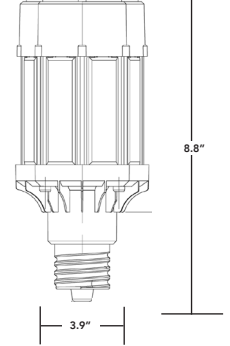

# POST TOP RETROFITS 360° OMNI DIRECTIONAL DESIGN

LED-8033E-G7

LED-8033M-G7

LED-8024E-G7

LED-8024M-G7

LED-8046M-G7

LED-8027M-G7