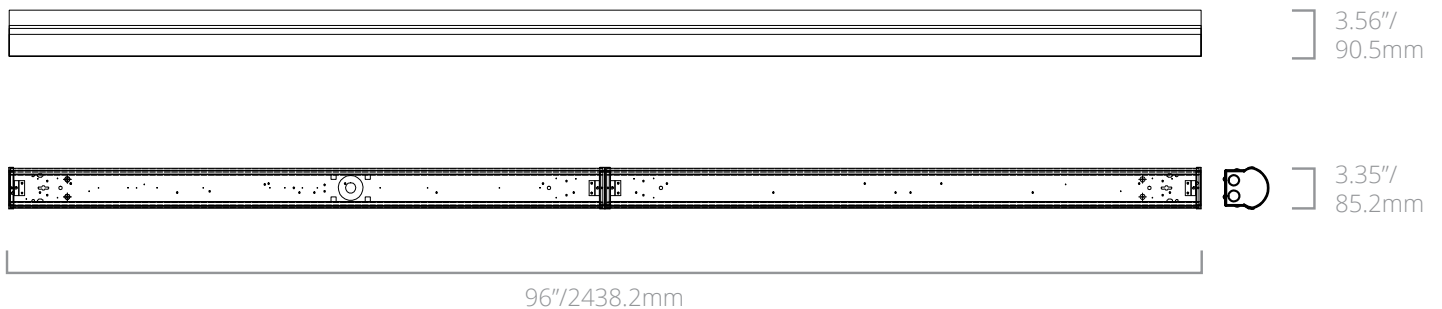

ORDERING INFORMATION

EXAMPLE: STR8-60/D0/840-U-D

Model	Package	Efficacy	CCT	Voltage	Dimming
STR : LED Linear Strip, 4' STR8 : LED Linear Strip, 8'	2C - 23W; 3,000/3,013 lm 3C - 32W; 4,000/4,224 lm 4C - 46W; 6,000/6,026 lm 60 - 46W; 6,000 lm 85 - 65W; 8,500 lm 97 - 75W; 9,750 lm 117 - 90W; 11,700 lm	D0 - 130 lpw	40K - 4000K 50K - 5000K 840 - 80 CRI; 4000K 850 - 80 CRI; 5000K	U - 120-277V H - 347V	D - 0-10V Dimming

PERFORMANCE SUMMARY

Order Code	Item #	Length	Watts	Lumens	LPW	CCT	CRI	Volts	Dimming	DLC
09534	STR-2C-40K-U	4'	23W	3,013	130	4000K	80+	120-277VAC	0-10V	✓✓
09820	STR-2C-50K-U	4'	23W	3,000	130	5000K	80+	120-277VAC	0-10V	✓✓
09535	STR-3C-40K-U	4'	32W	4,224	130	4000K	80+	120-277VAC	0-10V	✓✓
09821	STR-3C-50K-U	4'	32W	4,200	130	5000K	80+	120-277VAC	0-10V	✓✓
09536	STR-4C-40K-U	4'	46W	6,026	130	4000K	80+	120-277VAC	0-10V	✓✓
09822	STR-4C-50K-U	4'	46W	6,000	130	5000K	80+	120-277VAC	0-10V	✓✓
10351	STR8-60/D0/840-U-D	8'	46W	6,000	130	4000K	80+	120-277V	0-10V	✓✓
10352	STR8-60/D0/850-U-D	8'	46W	6,000	130	5000K	80+	120-277V	0-10V	✓✓
10353	STR8-85/D0/840-U-D	8'	65W	8,500	130	4000K	80+	120-277V	0-10V	✓✓
10354	STR8-85/D0/850-U-D	8'	65W	8,500	130	5000K	80+	120-277V	0-10V	✓✓
10358	STR8-97/D0/840-H-D*	8'	75W	9,750	130	4000K	80+	347V	0-10V	
10359	STR8-97/D0/850-H-D*	8'	75W	9,750	130	5000K	80+	347V	0-10V	
10355	STR8-117/D0/840-U-D	8'	90W	11,700	130	4000K	80+	120-277V	0-10V	✓✓
10356	STR8-117/D0/850-U-D	8'	90W	11,700	130	5000K	80+	120-277V	0-10V	✓✓

*Canada only ✓✓DesignLights Consortium® Premium Qualified

DIMENSIONS

4' STR

8' STR8

AVAILABLE ACCESSORIES

Order Code	Item #	Description
09823	STR-LCK	LED Strip, Linear Connection Kit
09843	STR-LENS	Replacement Lens for STR Fixtures
09788	STR-4-WG-W	Wire Guard, 4 ft. LED Strip, White
10357	STR8-WG-W	Wire Guard 8 ft LED Strip, White
10713	STR-V HOOK	V-Hooks for STR Fixtures