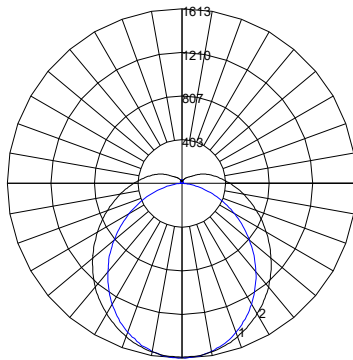

ZONAL LUMEN SUMMARY		
Zone	Lumens	%Fixture
0-20	584.85	10.2%
0-30	1236.42	21.5%
0-40	2018.53	35.1%
0-60	3590.94	62.4%
0-80	4728.79	82.2%
0-90	5085.91	88.4%
90-180	668.28	11.6%
0-180	5754.19	100%

STR8-60