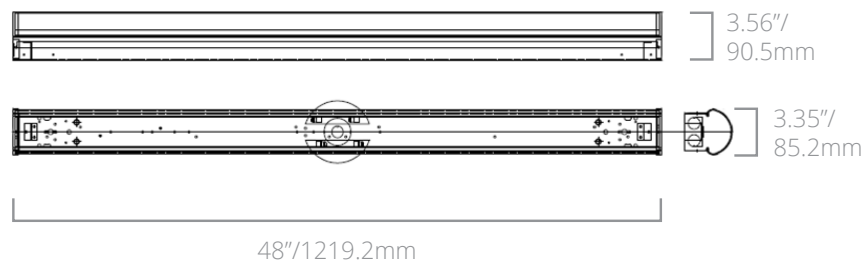

PERFORMANCE SUMMARY

Order Code	Item #	Length	Watts	Lumens	LPW	CCT	CRI	Volts	Dimming	DLC
09534	STR-2C-40K-U	4'	23W	3,013	130	4000K	80+	120-277VAC	0-10V	✓✓
09820	STR-2C-50K-U	4'	23W	3,000	130	5000K	80+	120-277VAC	0-10V	✓✓
09535	STR-3C-40K-U	4'	32W	4,224	130	4000K	80+	120-277VAC	0-10V	✓✓
09821	STR-3C-50K-U	4'	32W	4,200	130	5000K	80+	120-277VAC	0-10V	✓✓
09536	STR-4C-40K-U	4'	46W	6,026	130	4000K	80+	120-277VAC	0-10V	✓✓
09822	STR-4C-50K-U	4'	46W	6,000	130	5000K	80+	120-277VAC	0-10V	✓✓
10351	STR8-60/D0/840-U-D	8'	46W	6,000	130	4000K	80+	120-277V	0-10V	✓✓
10352	STR8-60/D0/850-U-D	8'	46W	6,000	130	5000K	80+	120-277V	0-10V	✓✓
10353	STR8-85/D0/840-U-D	8'	65W	8,500	130	4000K	80+	120-277V	0-10V	✓✓
10354	STR8-85/D0/850-U-D	8'	65W	8,500	130	5000K	80+	120-277V	0-10V	✓✓
10358	STR8-97/D0/840-H-D*	8'	75W	9,750	130	4000K	80+	347V	0-10V	
10359	STR8-97/D0/850-H-D*	8'	75W	9,750	130	5000K	80+	347V	0-10V	
10355	STR8-117/D0/840-U-D	8'	90W	11,700	130	4000K	80+	120-277V	0-10V	✓✓
10356	STR8-117/D0/850-U-D	8'	90W	11,700	130	5000K	80+	120-277V	0-10V	✓✓

*Canada only ✓✓DesignLights Consortium® Premium Qualified

DIMENSIONS

4' STR