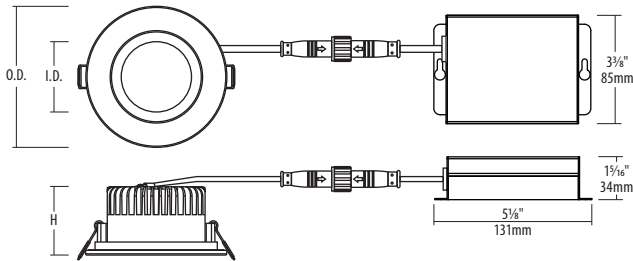

Quick Connect push-in terminals

"Quick connect" push-in terminals in hardwire box for fast and easy wiring.

Minimum Starting Temperature

-40°C (-40°F)

Environment

- Suitable for wet locations.
- Approved for direct contact with insulation.
- Suitable for indoor/outdoor applications
- Airtight

QuickShip In-Stock

In-Stock products ship within two business days of an order being released.*

SPECIFICATION	
Application	Ceiling Recess Mount
Approved Location	Wet / Insulated Ceilings / Indoor / Outdoor
Beam Angle	75° / 80°
CCT	RGB + Tunable White (2700 K - 5000 K)
Certification	cETLus
Class II	Yes
Color	WH
CRI	90
Dimming	Yes
Dimming Tech	Wi-Fi Dimming (via WiZ App)
Hole Cut	4": Ø 4¼" (108mm) 6": Ø 6¼" (159mm)
Input	100-135V AC, 60Hz
Lumens	4": up to 900 6": up to 1525
Lumens per Watt	Up to 95
Power Factor	>0.9
Projected Life	70% @ 50,000 hrs
Warranty	3-Year
Wattage	12W / 16W

Size	O.D.	I.D.	H
SLMB4	4¾" (121mm)	2¾" (60mm)	2¼" (59mm)
SLMB6	6¼" (173mm)	4¼" (106mm)	3¼" (78mm)

Ordering Guide

Trim Size

SLMB -RGBTW-WZ-WH

4: 4"
6: 6"

Notes: Accessories are sold separately. For additional options please consult your Liteline representative. Due to our continued efforts to improve our products, product specifications are subject to change without notice.