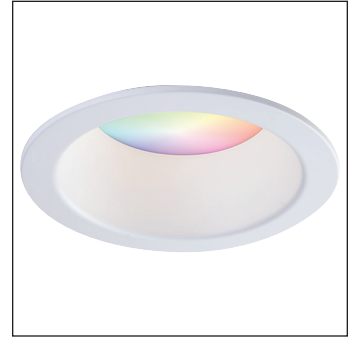

SKYE

4" & 6", RGB + Tunable White, Wi-Fi, 900-1525 Lumens, 12-16W
Recessed Downlighting

Job Information		
Project Name		Type
Location		
Quantity		Date
Contact/Phone		
Notes		

Features

Body

Durable airtight aluminum body with UV stable diffuser lens for low glare. Includes silicone gasket for wet location applications. Includes White interchangeable magnetic trim.

Description

SKYE OnCloud is a high-performance, easy to install residential grade downlight solution that offers good light output, energy-efficiency and streamlined design with interchangeable color trims. Suitable for wet locations.