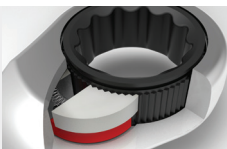

RATCHETING COMBINATION WRENCHES

**BETTER ACCESS.
LONGEST LIFE.**

Durable Double Stacked Pawls

Model #	Description	Included Sizes
48-22-9406	7 Pc SAE Ratcheting Combination Wrench Set	3/8", 7/16", 1/2", 9/16", 5/8", 11/16", 3/4"
48-22-9506	7 Pc Metric Ratcheting Combination Wrench Set	8mm, 10mm, 12mm, 13mm, 14mm, 15mm, 17mm
48-22-9416	15 Pc SAE Ratcheting Combination Wrench Set	1/4", 9/32", 5/16", 11/32", 3/8", 7/16", 1/2", 9/16", 5/8", 11/16", 3/4", 13/16", 7/8", 15/16", 1"
48-22-9516	15 Pc Metric Ratcheting Combination Wrench Set	8mm, 9mm, 10mm, 11mm, 12mm, 13mm, 14mm, 15mm, 16mm, 17mm, 18mm, 19mm, 20mm, 21mm, 22mm

COMBINATION WRENCHES

**UP TO
25% MORE TORQUE**

Innovative Storage Solution

Model #	Description	Included Sizes
48-22-9407	7 Pc SAE Combination Wrench Set	3/8", 7/16", 1/2", 9/16", 5/8", 11/16", 3/4"
48-22-9507	7 Pc Metric Combination Wrench Set	8mm, 10mm, 12mm, 13mm, 14mm, 15mm, 17mm
48-22-9415	15 Pc SAE Combination Wrench Set	1/4", 9/32", 5/16", 11/32", 3/8", 7/16", 1/2", 9/16", 5/8", 11/16", 3/4", 13/16", 7/8", 15/16", 1"
48-22-9515	15 Pc Metric Combination Wrench Set	8mm, 9mm, 10mm, 11mm, 12mm, 13mm, 14mm, 15mm, 16mm, 17mm, 18mm, 19mm, 20mm, 21mm, 22mm

PRY BARS

**UP TO
40% MORE PRYING STRENGTH**

I-BEAM DESIGN

Easy Access Storage Tray

Model #	Description	Included Lengths
48-22-9214	4 Pc Pry Bar Set	8", 12", 18", 24"