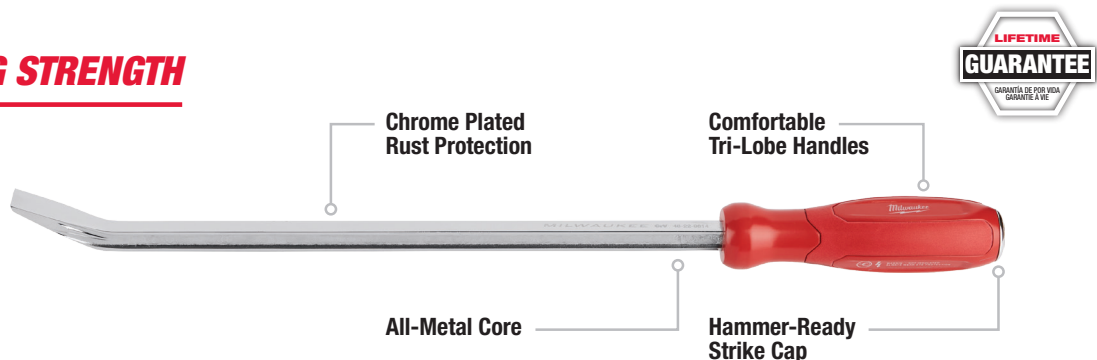

COMBINATION WRENCHES

**UP TO
25% MORE TORQUE**

Innovative Storage Solution

Model #	Description	Included Sizes
48-22-9407	7 Pc SAE Combination Wrench Set	3/8", 7/16", 1/2", 9/16", 5/8", 11/16", 3/4"
48-22-9507	7 Pc Metric Combination Wrench Set	8mm, 10mm, 12mm, 13mm, 14mm, 15mm, 17mm
48-22-9415	15 Pc SAE Combination Wrench Set	1/4", 9/32", 5/16", 11/32", 3/8", 7/16", 1/2", 9/16", 5/8", 11/16", 3/4", 13/16", 7/8", 15/16", 1"
48-22-9515	15 Pc Metric Combination Wrench Set	8mm, 9mm, 10mm, 11mm, 12mm, 13mm, 14mm, 15mm, 16mm, 17mm, 18mm, 19mm, 20mm, 21mm, 22mm

PRY BARS

**UP TO
40% MORE PRYING STRENGTH**

I-BEAM DESIGN

Easy Access Storage Tray

Model #	Description	Included Lengths
48-22-9214	4 Pc Pry Bar Set	8", 12", 18", 24"