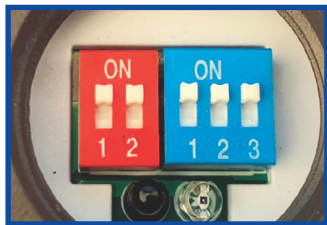

**Wattage Adjustable**  
(70-100%)

**Built-in Photocell**

**56 LED Chips**  
for even illumination

**0.5m Power Cord**

**High-Impact Polycarbonate Lens/Optics**

**Colour Tunable**  
3000K / 4000K / 5000K

**Complete With Yoke Mount**  
Knuckle mount sold separately