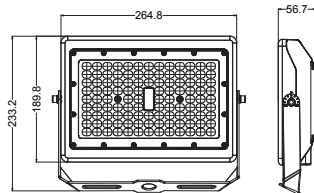

### DIMENSIONS

Yoke Mount (Standard)

Knuckle Mount (Sold Separately)

Slip Fit (Sold Separately)