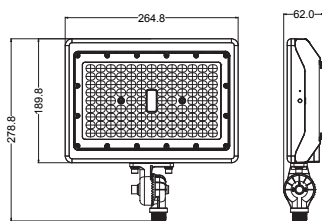

### DIMENSIONS

Yoke Mount (Standard)

Knuckle Mount (Sold Separately)

Slip Fit (Sold Separately)