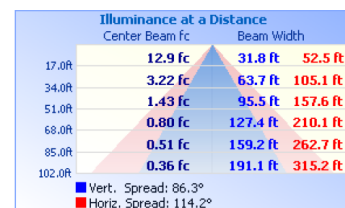

Western Canada Warehouse: 121-1647 Broadway Street, Port Coquitlam, BC V3C 6P8 | ordersbc@csc-led.com