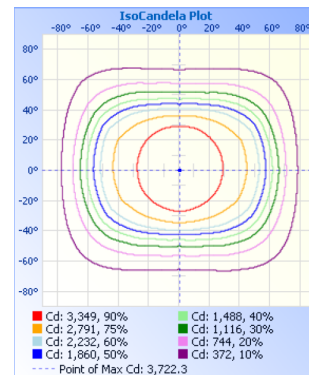

ISOCANDELA

ILLUMINANCE AT A DISTANCE