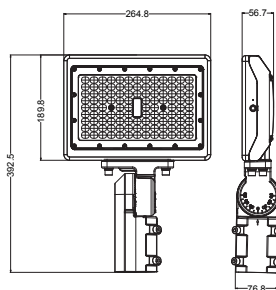

### DIMENSIONS

Yoke Mount (Standard)

Knuckle Mount (Sold Separately)

Slip Fit (Sold Separately)

### CONSTRUCTION

Housing	Die-Cast Aluminum
Finish	Bronze
IP Rating	IP65
Carton Weight	15.4 kg
Carton Qty	5
Carton Dimensions	394 x 338 x 362 mm