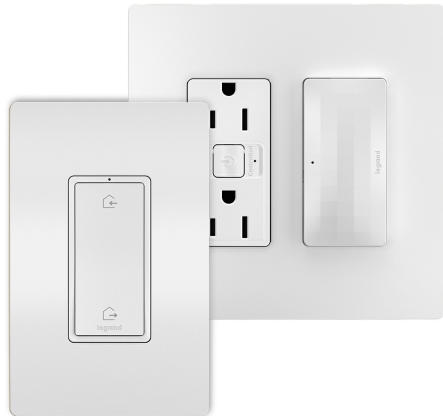

radiant Collection
Smart Outlet With Netatmo Starter Kit, White
Part No. WNRH15KITWH

The smartest way to take control of lights and power, optimized for larger homes.

Smart Lighting lets you set the exact lighting you need, from anywhere, adding safety and convenience to your home. And delivering it all with unprecedented range and reliability, radiant® with Netatmo leverages leading Netatmo technology to provide an ideal solution for larger homes with many smart products. Start with the Smart Gateway to establish a robust and dedicated mesh network, then add smart switches, dimmers and outlets to build a solution that perfectly fits a home's unique space and needs. Options even include wireless smart switches and dimmers for easily adding 3-way control.

Installs easily in place of an existing outlet. Can be wired to extend control to all outlets downstream or load-side. One outlet is app-controlled, the other is always on

Flexibly fits a home's unique needs with a variety of supported smart switches, dimmers and outlets, including wireless switches and dimmers

Available color options include White, Light Almond and Nickel

Screwless Wall Plate included. Coordinate with other designer switches and outlets available from the radiant® Collection for a cohesive, sophisticated look