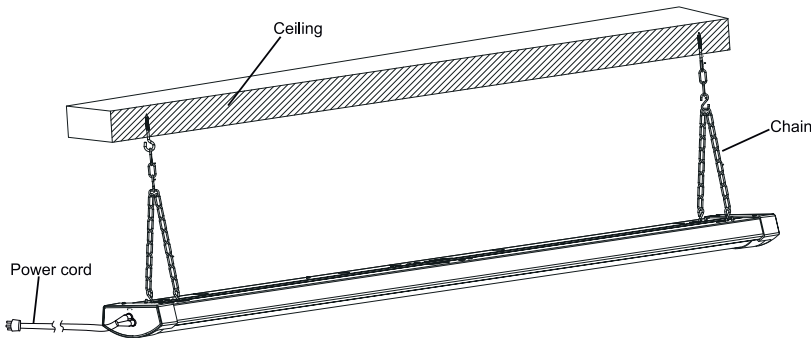

Suspension Mounting