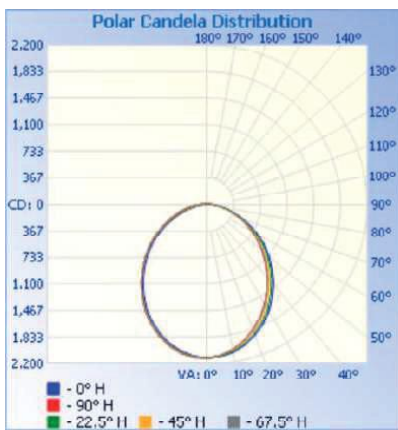

Goniophotometer Test

Flood Summary

	Efficiency	Lumens	Horizontal Spread	Vertical Spread
Field (%10):	%96.7	5,219.0	161.9	156.3
Beam (%50):	%64.7	3,489.3	99	101.8
Total:	%99.9	5,389.7		

Distance	Illuminance at a Distance	
	Center Beam FC	Beam Width
0.7ft	4,758.52 fc	1.6ft 1.6ft
1.3ft	1,189.63 fc	3.3ft 3.1ft
2.0ft	528.73 fc	4.9ft 4.7ft
2.7ft	297.41 fc	6.6ft 6.2ft
3.3ft	190.34 fc	8.2ft 7.8ft
4.0ft	132.18 fc	9.8ft 9.4ft

■ Vert. Spread: 101.8° ■ Horiz. Spread: 99.0°