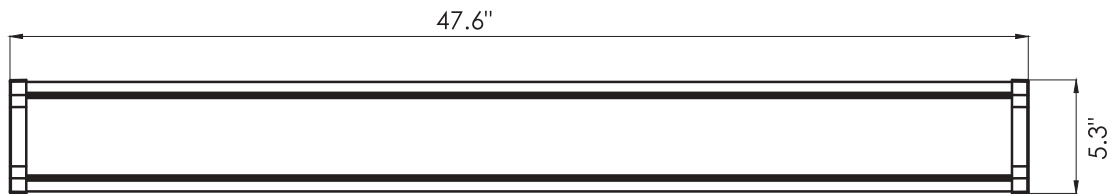

### Specification

Model No.	Power	Input Voltage	Brightness	CCT	L x W x H
ETLWRAP05-4FT/FJ/48/NDM/CCT	48W	120-277V	5820LM	3Way CCT Adjustable (3000K/4000K/5000K)	47.2" x 5.3" x 2.1"
ETLWRAP05-4FT/FJ/48/NDM/840	48W	120-277V	5820LM	4000K	47.2" x 5.3" x 2.1"
ETLWRAP05-4FT/FJ/48/NDM/850	48W	120-277V	5820LM	5000K	47.2" x 5.3" x 2.1"

### General Characteristics

Fixture Life Hours	50000 Hours
Bulb	Integrated LED
Lumens Per Watt (LPW)	110.00

Safety Rating	ETL - Damp Location
---------------	---------------------

Fixture Characteristics	Linear
Shape	Linear
Mounting	Surface / Suspend
Use Location	Indoor

Product Dimensions	(L) 47.6 (W) 5.3 (H) 2.1
Item Dimensions (in)	(L) 47.6 (W) 5.3 (H) 2.1

Options: ( Sell Separately )	Double Head Male Connector Linking Cable Power Cord Chain Kit
---------------------------------	--