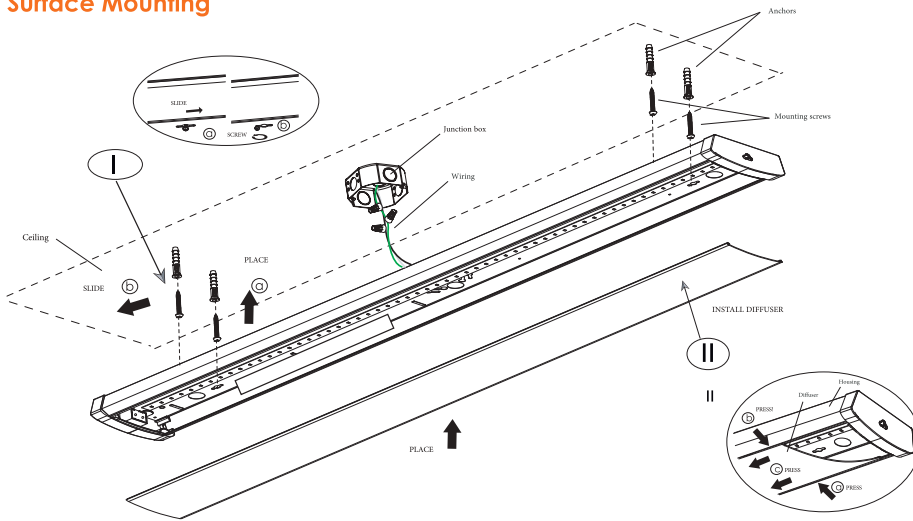

4FT Linkable Wrap Light LED 3Way CCT Changeable

Surface Mounting