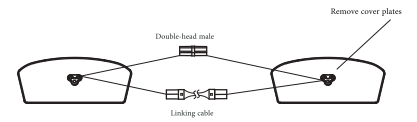

4FT Linkable Wrap Light LED 3Way CCT Changeable

Surface Mounting