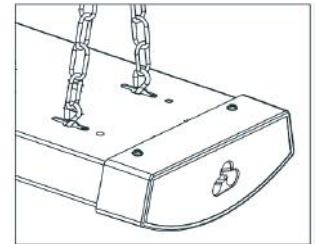

Suspension Mounting