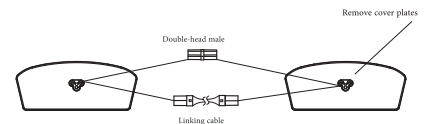

Suspension Mounting