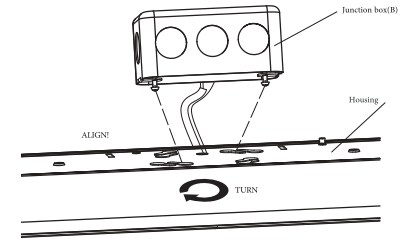

4FT Linkable Wrap Light LED 3Way CCT Changeable

Surface Mounting