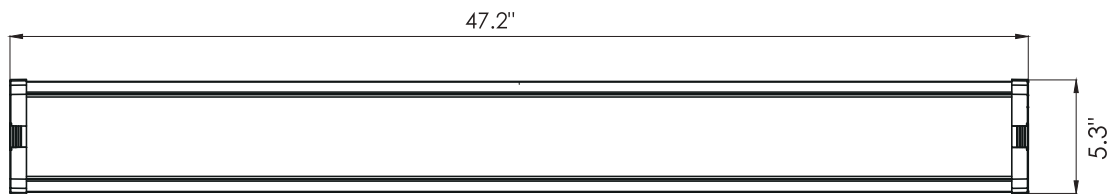

### Specification

Model No.	Power	Input Voltage	Brightness	CCT	L x W x H
DSP-048T336WN-12	48W	120-277V	5500LM	4000K	47.2" x 5.3" x 2.2"
DSP-048T336WD-12	48W	120-277V	5500LM	5000K	47.2" x 5.3" x 2.2"

### General Characteristics

Fixture Life Hours	50000 Hours
Bulb	Integrated LED
Lumens Per Watt (LPW)	114.00

Safety Rating	ETL - Damp Location
---------------	---------------------

Fixture Characteristics	
Shape	Linear
Mounting	Surface
Use Location	Indoor

Product Dimensions	
Item Dimensions (in)	(L) 47.2 (W) 5.3 (H) 2.2

Options: ( Sell Separately )	Double Head Male Connector Linking Cable Power Cord
---------------------------------	---