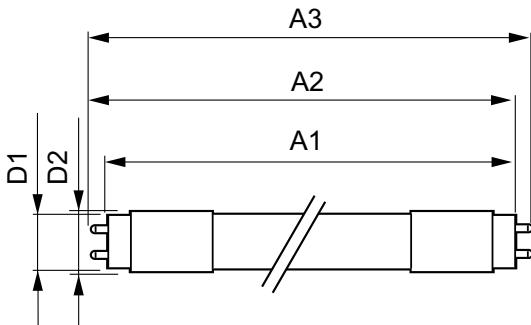

Product data

General Information	
Cap-Base	G13 [Medium Bi-Pin Fluorescent]
EU RoHS compliant	Yes
Nominal Lifetime (Nom)	70000 h
Switching Cycle	50000X
Technical Type	14-25-28-30-32W
Light Technical	
Color Code	835 [CCT of 3500K]
Beam Angle (Nom)	160 °
Luminous Flux (Nom)	2000 lm
Color Designation	White (WH)
Correlated Color Temperature (Nom)	3500 K
Luminous Efficacy (rated) (Nom)	142.00 lm/W
Color Consistency	<6
Color Rendering Index (Nom)	82
LLMF At End Of Nominal Lifetime (Nom)	70 %

MasterConnect T8

Controls and Dimming

Dimmable	Wireless Dim
----------	--------------

Mechanical and Housing

Product Length	1200 mm
Bulb Shape	Tube, double-ended

Approval and Application

Energy Saving Product	Yes
Approval Marks	RoHS compliance UL certificate DLC compliance
Energy Consumption kWh/1000 h	- kWh

Product Data

Order product name	14T8/48-835/IF20/MC IA 10/1
EAN/UPC - Product	046677547295
Order code	547299
Numerator - Quantity Per Pack	1
Numerator - Packs per outer box	10
Material Nr. (12NC)	929002051804
Net Weight (Piece)	0.220 kg

Dimensional drawing

TLED 1200 120V 14-32W 2000lm 3500K G13

Product	D1	D2	A1	A2	A3
14T8/48-835/IF20/MC IA 10/1	25.7 mm	26.3 mm	1198 mm	1205 mm	1212 mm

Photometric data

LEDtube 14W G13 2000lm 835

LEDtube 14W G13 2000lm 835