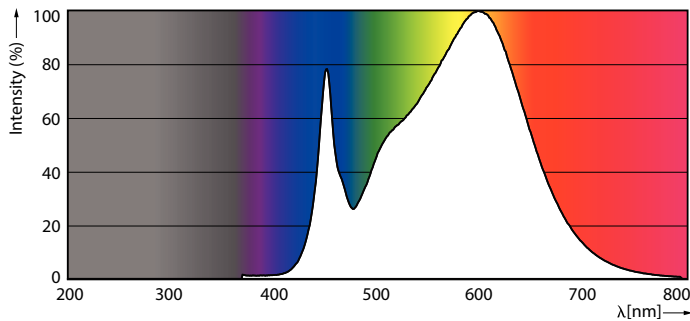

Photometric data

LEDtube 14W G13 2000lm 835

LEDtube 14W G13 2000lm 835