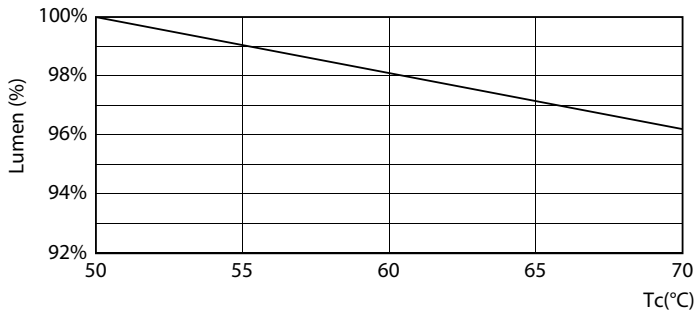

Lifetime

MC LEDtube 16W 60K LumenVsTc