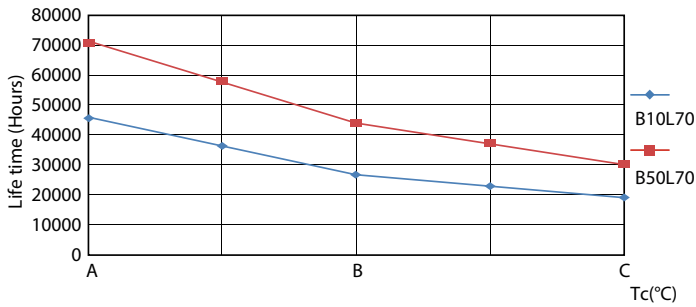

LEDtube_70K_LifetimeVsTc-LED