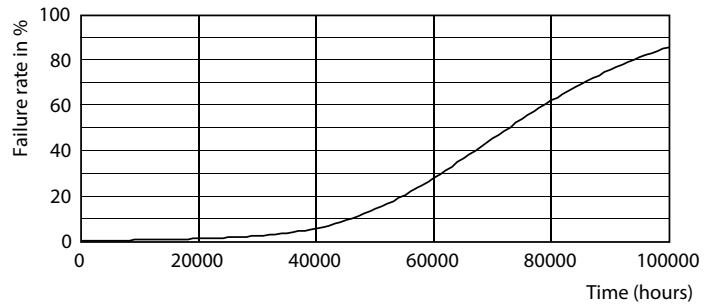

MasterConnect T8

Photometric data

LEDtube 14W G13 2000lm

Lifetime

MC LEDtube 16W 60K LumenVsTc

LEDtube_70K_LifetimeVsTc-LED

LEDtube_70K-LED

LEDtube_70K_FailureRate-LED