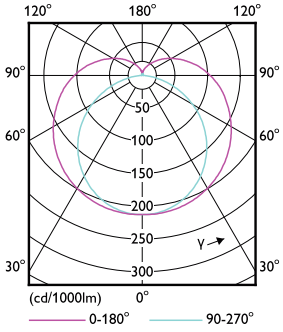

MasterConnect T8

Photometric data

LEDtube 14W G13 2000lm