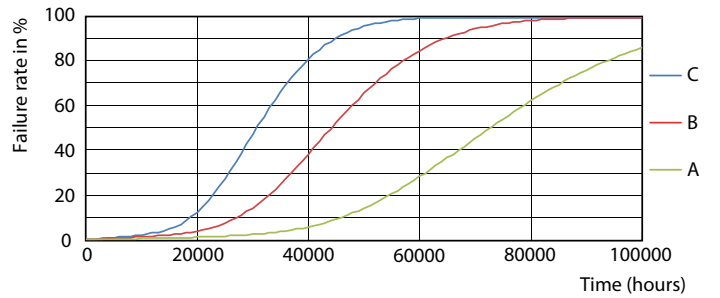

MasterConnect T8

Photometric data

LEDtube 14W G13 2000lm

Lifetime

MC LEDtube 16W 60K LumenVsTc

LEDtube_70K_LifetimeVsTc-LED

LEDtube_70K-LED

LEDtube_70K_FailureRate-LED