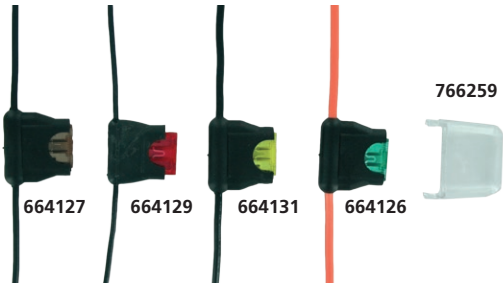

Blade Fuse Holders

An efficient way to protect electrical equipment. Fuse holders are available with or without fuses, in a variety of gauge sizes, and with or without a cover.

Fuse Holders for Standard Blade Fuses

Inline Fuse Holders (Fuse Supplied)

2 x 4-1/2" (114mm) wire leads

Fuse Supplied	GA Size	Colour of Wire	Colour of Holder	1 PC/PK	25 PCS/PK
7.5A	16GA	Black	Black	664127	764127
10A	16GA	Black	Black	664129	764129
20A	14GA	Black	Black	664131	764131
30A	12GA	Orange	Black	664126	764126

Inline Fuse Holder Cover Only

766259 Cover only for 14GA and 12GA Standard blade fuse holders. Protects against water and moisture. 25 PCS/PK

Inline Fuse Holders

2 x 4-1/2" (114mm) wire leads

GA Size	Colour of Wire	Colour of Holder	For Fuses Rated at...	1 PC/PK	25 PCS/PK
14GA	Black	Black	1A to 25A	664130	764130
14GA	Red	Black	1A to 25A	*664122	*764122
12GA	Black	Black	1A to 30A	664125	764125

Wire lead is an 8" (203.2mm) loop

Fuse Supplied	GA Size	Colour of Wire	Colour of Holder	1 PC/PK	25 PCS/PK
30A	10GA	Orange	Black	664233	764233

Self-Stripping Inline Fuse Holder

GA Size	Colour	For Fuses Rated at...	10 PCS/PK
16-14GA	Blue	1A to 20A	764103