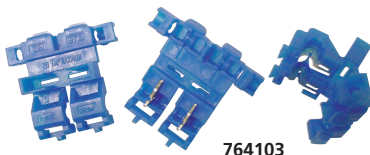

Inline Fuse Holders with attached Cover

2 x 6-1/2" (165mm) wire leads

GA Size	Colour of Wire	Colour of Holder	For Fuses Rated at...	1 PC/PK	25 PCS/PK	500 PCS/PK
14GA	Red	Black	1A to 25A	*664136	*764136	*764136B
12GA	Red	Black	1A to 30A	664132	764132	

Waterproof Fuse Holder, Cover included

2 x 5-1/2" (139mm) wire leads

GA Size	Colour of Wire	Colour of Holder	For Fuses Rated at...	1 PC/PK	25 PCS/PK
12GA	Red	Black	1A to 30A	*664123	*764123

Panel Mount Fuse Holder (Fuse Supplied)

Wire lead is an 8" (203.2mm) loop

Fuse Supplied	GA Size	Colour of Wire	Colour of Holder	1 PC/PK	25 PCS/PK
30A	10GA	Orange	Black	664233	764233

Self-Stripping Inline Fuse Holder

GA Size	Colour	For Fuses Rated at...	10 PCS/PK
16-14GA	Blue	1A to 20A	764103