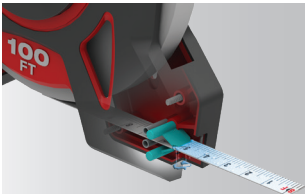

OPEN REEL LONG TAPES

50% LESS STRETCH

3:1 Metal Planetary Gears
Prevents gear stripping & stress

Nylon Bond

Kink-Resistant Blade

GRIME GUARD™
Industry's First Blade Wiper

Model #	Description
48-22-5201	100ft Open Reel Steel Long Tape with GRIME GUARD™ – 1/2" Blade
48-22-5230	300ft Open Reel Steel Long Tape with GRIME GUARD™ – 3/4" Blade

CLOSED REEL LONG TAPE

LONGEST LIFE

3:1 Torque Dispersing Planetary Gears
Prevents gear stripping & stress

Reinforced Metal Frame

Nylon Coated Blade

GRIME GUARD™
Industry's First Blade Wiper

Model #	Description
48-22-5101	100ft Closed Reel Long Tape with GRIME GUARD™ – 1/2" Blade

MEASURING WHEELS

MOST DURABLE. MOST ACCURATE.

Top Reset Button
12" Model

Ergonomic Pistol Grip Design

Trigger Brake

Reinforced Folding Point & Aluminum Frame

Carrying Handle

Reinforced Folding Kickstand