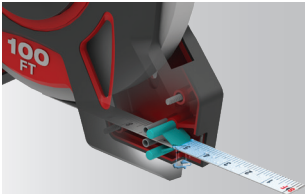

OPEN REEL LONG TAPES

50% LESS STRETCH

3:1 Metal Planetary Gears
Prevents gear stripping & stress

Nylon Bond

Kink-Resistant Blade

GRIME GUARD™
Industry's First Blade Wiper

Model #	Description
48-22-5201	100ft Open Reel Steel Long Tape with GRIME GUARD™ – 1/2" Blade
48-22-5230	300ft Open Reel Steel Long Tape with GRIME GUARD™ – 3/4" Blade

CLOSED REEL LONG TAPE

LONGEST LIFE

3:1 Torque Dispersing Planetary Gears
Prevents gear stripping & stress

Reinforced Metal Frame

Nylon Coated Blade

GRIME GUARD™
Industry's First Blade Wiper

Model #	Description
48-22-5101	100ft Closed Reel Long Tape with GRIME GUARD™ – 1/2" Blade

MEASURING WHEELS

MOST DURABLE. MOST ACCURATE.

Top Reset Button
12" Model

Ergonomic Pistol Grip Design

Trigger Brake

Reinforced Folding Point & Aluminum Frame

Carrying Handle

Reinforced Folding Kickstand