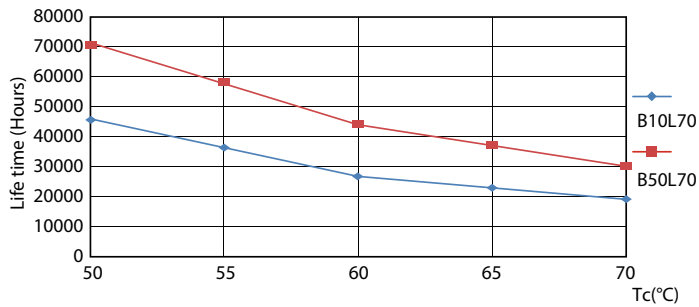

## Photometric data

G13 4000K 1400lm

G13 4000K 1400lm

Photometric data

G13 4000K

Lifetime

G13 4000K

G13 4000K