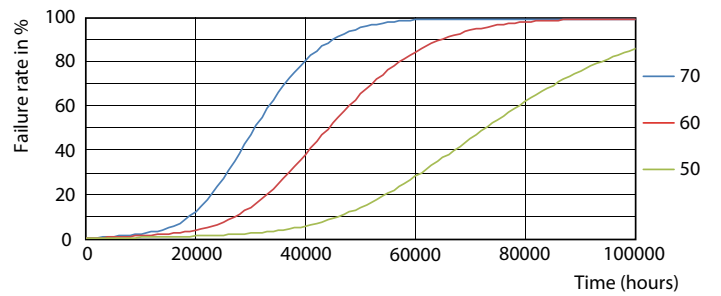

## Photometric data

G13 4000K 1400lm

G13 4000K 1400lm

Photometric data

G13 4000K

Lifetime

G13 4000K

G13 4000K