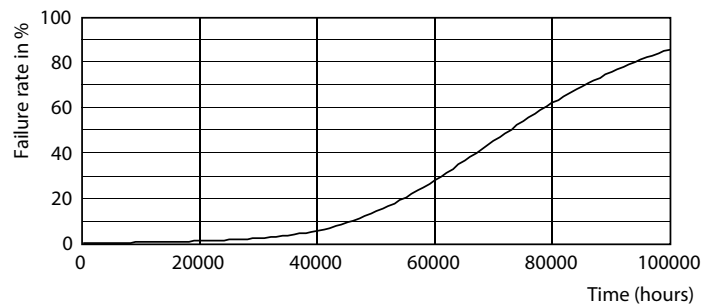

G13 4000K

G13 4000K