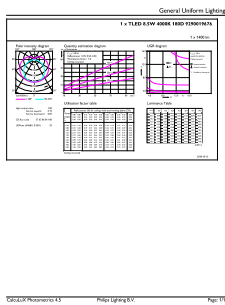

<b>Product Data</b>	
Order product name	8.5T8/MAS/36-840/IF14/P/DIM 10/1
EAN/UPC - Product	046677539870
Order code	929001967604
Numerator - Quantity Per Pack	1
Numerator - Packs per outer box	10
Material Nr. (12NC)	929001967604
Net Weight (Piece)	0.160 kg

## Dimensional drawing

TLED IF MasterClass 3ft 1400lm 4000K

Product	D1	D2	A1	A2	A3
8.5T8/MAS/36-840/IF14/P/DIM 10/1	25.7 mm	26.3 mm	893.4 mm	900.5 mm	907.6 mm

## Photometric data

G13 4000K 1400lm

G13 4000K 1400lm

Photometric data

G13 4000K

Lifetime

G13 4000K

G13 4000K