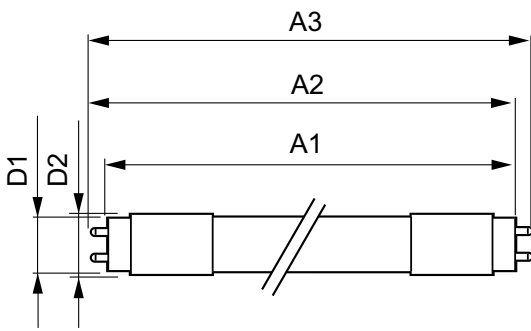

T8

Bulb Shape	Tube, double-ended
Approval and Application	
Energy Efficiency Label (EEL)	Not applicable
Energy Saving Product	Yes
Approval Marks	RoHS compliance UL certificate DLC compliance
Energy Consumption kWh/1000 h	- kWh
Energy Certifications	DLC Standard

Product Data	
Order product name	8.5T8/MAS/36-840/IF14/P/DIM 10/1
EAN/UPC - Product	046677539870
Order code	929001967604
Numerator - Quantity Per Pack	1
Numerator - Packs per outer box	10
Material Nr. (12NC)	929001967604
Net Weight (Piece)	0.160 kg

Dimensional drawing

TLED IF MasterClass 3ft 1400lm 4000K