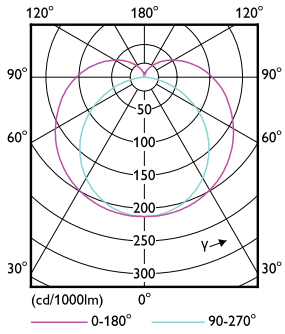

# T8

Product Length	600 mm
Bulb Shape	Tube, double-ended
<b>Approval and Application</b>	
Energy Efficiency Label (EEL)	Not applicable
Energy Saving Product	Yes
Approval Marks	RoHS compliance UL certificate DLC compliance
Energy Consumption kWh/1000 h	- kWh
Energy Certifications	DLC Standard

## Dimensional drawing

TLED IF MasterClass 2ft 1100lm 4000K

Product	D1	D2	A1	A2	A3
7T8/MAS/24-840/IF11/P/DIM 10/1	25.7 mm	26.3 mm	588.6 mm	595.7 mm	602.8 mm

## Photometric data

G13 4000K 1150lm

G13 4000K 1150lm

Photometric data

G13 4000K

Lifetime

G13 4000K

G13 4000K