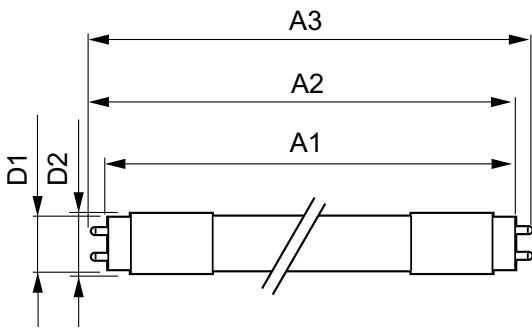

T8

Product Length	600 mm
Bulb Shape	Tube, double-ended
Approval and Application	
Energy Efficiency Label (EEL)	Not applicable
Energy Saving Product	Yes
Approval Marks	RoHS compliance UL certificate DLC compliance
Energy Consumption kWh/1000 h	- kWh
Energy Certifications	DLC Standard

Product Data	
Order product name	7T8/MAS/24-840/IF11/P/DIM 10/1
EAN/UPC - Product	046677541835
Order code	929001987104
Numerator - Quantity Per Pack	1
Numerator - Packs per outer box	10
Material Nr. (12NC)	929001987104
Net Weight (Piece)	0.080 kg

Dimensional drawing

TLED IF MasterClass 2ft 1100lm 4000K