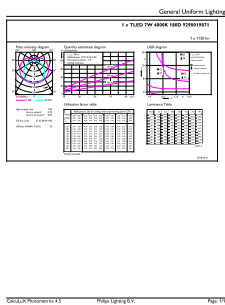

Photometric data

G13 4000K 1150lm