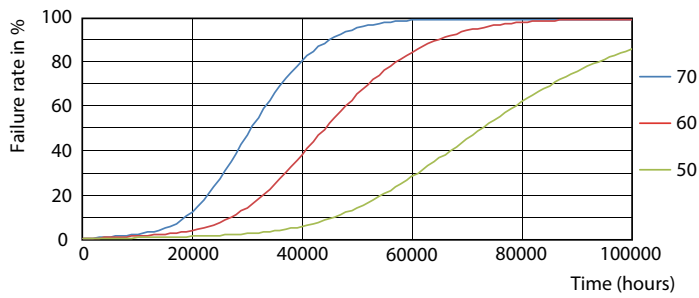

## Photometric data

G13 4000K 1150lm

G13 4000K 1150lm

Photometric data

G13 4000K

Lifetime

G13 4000K

G13 4000K