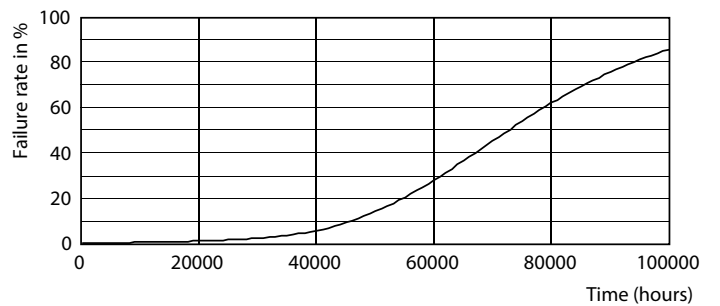

Photometric data

Lifetime

G13 4000K

G13 4000K