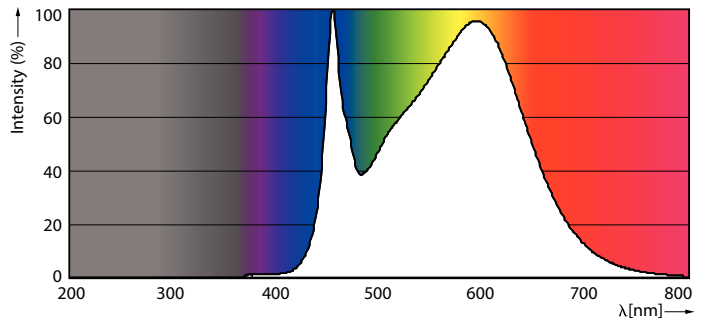

### Product data

General Information	
Cap-Base	G13 [ Medium Bi-Pin Fluorescent]
EU RoHS compliant	Yes
Nominal Lifetime (Nom)	70000 h
Switching Cycle	50000X
Light Technical	
Color Code	840 [ CCT of 4000K]
Beam Angle (Nom)	180 °
Luminous Flux (Nom)	1200 lm
Color Designation	Cool White (CW)
Correlated Color Temperature (Nom)	4000 K
Luminous Efficacy (rated) (Nom)	164.00 lm/W
Color Consistency	<6
Color Rendering Index (Nom)	80
LLMF At End Of Nominal Lifetime (Nom)	70 %
Operating and Electrical	
Input Frequency	20K to 120K Hz
Power (Nom)	7 W

## Dimensional drawing

TLED IF MasterClass 2ft 1100lm 4000K

Product	D1	D2	A1	A2	A3
7T8/MAS/24-840/IF11/P/DIM 10/1	25.7 mm	26.3 mm	588.6 mm	595.7 mm	602.8 mm

## Photometric data

G13 4000K 1150lm

G13 4000K 1150lm

Photometric data

G13 4000K

Lifetime

G13 4000K

G13 4000K