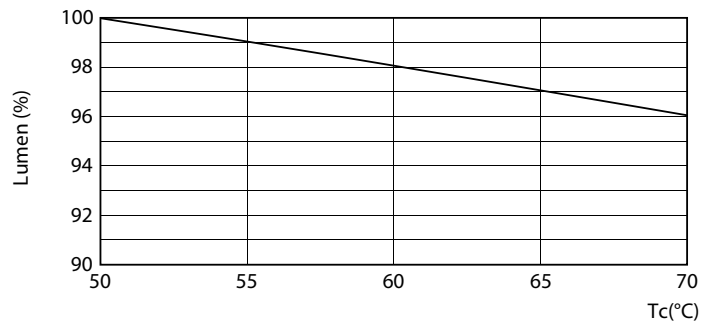

## Photometric data

G13 4000K 1150lm

G13 4000K 1150lm

Photometric data

G13 4000K

Lifetime

G13 4000K

G13 4000K