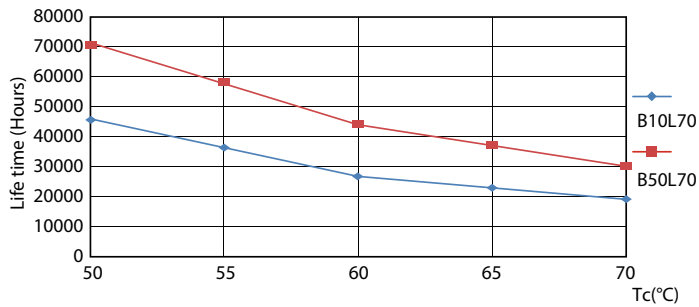

## Photometric data

G13 4000K 1150lm

G13 4000K 1150lm

Photometric data

G13 4000K

Lifetime

G13 4000K

G13 4000K