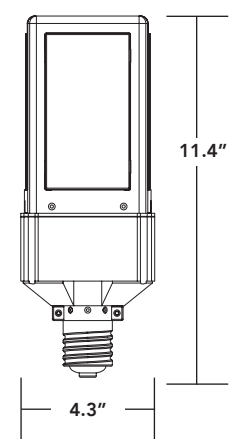

LED-8087M

LED-8088E

LED-8088M

LED-8089M-G5

LED-8090M
LED-8090-OCC

ORDERING GUIDE

PART #	UPC	REPLACES	WATTAGE	LUMENS	CCT (K)	BASE	DLC CODE
LED-8086E30-G4	844006047191	UP TO 70W HID	20W	2800	3000K	E26	N/A
LED-8086E40-G4	844006047214	UP TO 70W HID	20W	2800	4000K	E26	N/A
LED-8086E50-G4	844006047238	UP TO 70W HID	20W	2880	5000K	E26	N/A
LED-8087E30-G4	844006084257	UP TO 100W HID	30W	3534	3000K	E26	N/A
LED-8087E40-G4	844006084264	UP TO 100W HID	30W	4260	4000K	E26	N/A
LED-8087E50-G4	844006084288	UP TO 100W HID	30W	4255	5000K	E26	N/A
LED-8087M30-G4	844006084301	UP TO 100W HID	30W	3534	3000K	EX39	N/A
LED-8087M40-G4	844006084318	UP TO 100W HID	30W	4260	4000K	EX39	PDOT0PWM
LED-8087M50-G4	844006084332	UP TO 100W HID	30W	4255	5000K	EX39	PVFMGJKF
LED-8088E30-G4	844006083380	UP TO 175W HID	50W	6915	3000K	E26	N/A
LED-8088E40-G4	844006083403	UP TO 175W HID	50W	6460	4000K	E26	N/A
LED-8088E50-G4	844006083427	UP TO 175W HID	50W	7250	5000K	E26	N/A
LED-8088M30-G4	844006083434	UP TO 175W HID	50W	6915	3000K	EX39	PQUKT9XB
LED-8088M40-G4	844006083458	UP TO 175W HID	50W	6460	4000K	EX39	P49GKR40
LED-8088M50-G4	844006083472	UP TO 175W HID	50W	7250	5000K	EX39	PGIUKDDZ
LED-8089M30-G5	844006047030	UP TO 250W HID	80W	10670	3000K	EX39	N/A
LED-8089M40-G5	844006047054	UP TO 250W HID	80W	10760	4000K	EX39	N/A
LED-8089M50-G5	844006047078	UP TO 250W HID	80W	10850	5000K	EX39	N/A
LED-8090M30-G4	844006083533	UP TO 400W HID	110W	15745	3000K	EX39	P4AIACGH
LED-8090M40-G4	844006083557	UP TO 400W HID	110W	15430	4000K	EX39	P2TFMJ5G
LED-8090M50-G4	844006083571	UP TO 400W HID	110W	14570	5000K	EX39	PDLI2RJC
LED-8090M40-G4-T3	844006083892	UP TO 400W HID	110W	12630	5000K	EX39	PSPXBH25
LED-8090M40-G4-T4	844006083908	UP TO 400W HID	110W	12165	5000K	EX39	PA18YDOM
LED-8090M50-G4-T3	844006083915	UP TO 400W HID	110W	12840	5000K	EX39	PZF9RH41
LED-8090M50-G4-T4	844006083922	UP TO 400W HID	110W	12780	5000K	EX39	PDO0ZLSD
LED-8090M30-G4-OCC	844006051099	UP TO 400W HID	110W	15745	3000K	EX39	N/A
LED-8090M40-G4-OCC	844006047092	UP TO 400W HID	110W	15430	4000K	EX39	N/A
LED-8090M50-G4-OCC	844006047108	UP TO 400W HID	110W	14570	5000K	EX39	N/A