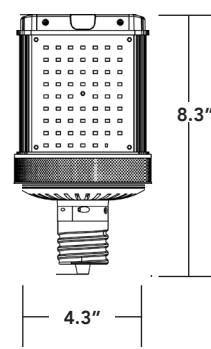

LED-8087M

LED-8088E

LED-8088M

LED-8089M-G5

LED-8090M
LED-8090-OCC

ORDERING GUIDE

PART #	UPC	REPLACES	WATTAGE	LUMENS	CCT (K)	BASE	DLC CODE
LED-8086E30-G4	844006047191	UP TO 70W HID	20W	2800	3000K	E26	N/A
LED-8086E40-G4	844006047214	UP TO 70W HID	20W	2800	4000K	E26	N/A
LED-8086E50-G4	844006047238	UP TO 70W HID	20W	2880	5000K	E26	N/A
LED-8087E30-G4	844006084257	UP TO 100W HID	30W	3534	3000K	E26	N/A
LED-8087E40-G4	844006084264	UP TO 100W HID	30W	4260	4000K	E26	N/A
LED-8087E50-G4	844006084288	UP TO 100W HID	30W	4255	5000K	E26	N/A
LED-8087M30-G4	844006084301	UP TO 100W HID	30W	3534	3000K	EX39	N/A
LED-8087M40-G4	844006084318	UP TO 100W HID	30W	4260	4000K	EX39	PDOT0PWM
LED-8087M50-G4	844006084332	UP TO 100W HID	30W	4255	5000K	EX39	PVFMGJKF
LED-8088E30-G4	844006083380	UP TO 175W HID	50W	6915	3000K	E26	N/A
LED-8088E40-G4	844006083403	UP TO 175W HID	50W	6460	4000K	E26	N/A
LED-8088E50-G4	844006083427	UP TO 175W HID	50W	7250	5000K	E26	N/A
LED-8088M30-G4	844006083434	UP TO 175W HID	50W	6915	3000K	EX39	PQUKT9XB
LED-8088M40-G4	844006083458	UP TO 175W HID	50W	6460	4000K	EX39	P49GKR40
LED-8088M50-G4	844006083472	UP TO 175W HID	50W	7250	5000K	EX39	PGIUKDDZ
LED-8089M30-G5	844006047030	UP TO 250W HID	80W	10670	3000K	EX39	N/A
LED-8089M40-G5	844006047054	UP TO 250W HID	80W	10760	4000K	EX39	N/A
LED-8089M50-G5	844006047078	UP TO 250W HID	80W	10850	5000K	EX39	N/A
LED-8090M30-G4	844006083533	UP TO 400W HID	110W	15745	3000K	EX39	P4AIACGH
LED-8090M40-G4	844006083557	UP TO 400W HID	110W	15430	4000K	EX39	P2TFMJ5G
LED-8090M50-G4	844006083571	UP TO 400W HID	110W	14570	5000K	EX39	PDLI2RJC
LED-8090M40-G4-T3	844006083892	UP TO 400W HID	110W	12630	5000K	EX39	PSPXBH25
LED-8090M40-G4-T4	844006083908	UP TO 400W HID	110W	12165	5000K	EX39	PA18YDOM
LED-8090M50-G4-T3	844006083915	UP TO 400W HID	110W	12840	5000K	EX39	PZF9RH41
LED-8090M50-G4-T4	844006083922	UP TO 400W HID	110W	12780	5000K	EX39	PDO0ZLSD
LED-8090M30-G4-OCC	844006051099	UP TO 400W HID	110W	15745	3000K	EX39	N/A
LED-8090M40-G4-OCC	844006047092	UP TO 400W HID	110W	15430	4000K	EX39	N/A
LED-8090M50-G4-OCC	844006047108	UP TO 400W HID	110W	14570	5000K	EX39	N/A