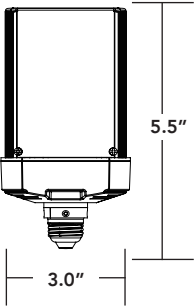

* See page 2 for additional color temperatures.

** See page 3 for 347 volt options for Canada. 🇨🇦

*** See page 3 for OCC and Remote information

SHOE BOX & WALL PACK RETROFITS G4 HORIZONTAL MOUNTING

LED-8086E
LED-8087E