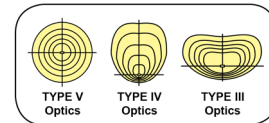

includes support feet to prevent socket sag*

LED-8090M offers choice of optics

*LED-8089 and 8090 only

PART #	UPC	REPLACES	WATTAGE	LUMENS	CCT (K)	BASE TYPE
LED-8086E50-G4	844006047238	up to 70W HID	20W	2940	5000K	E26
LED-8087E50-G4	844006084288	up to 100W HID	30W	4255	5000K	E26
LED-8087M50-G4	844006084332	up to 100W HID	30W	4255	5000K	EX39
LED-8088E50-G4	844006083427	up to 175W HID	50W	7250	5000K	E26
LED-8088M50-G4	844006083472	up to 175W HID	50W	7250	5000K	EX39
LED-8089M50-G5	844006047078	up to 250W HID	80W	10850	5000K	EX39
LED-8090M50-G4	844006083571	up to 400W HID	110W	14570	5000K	EX39
LED-8090M50-G4-T3	844006083915	up to 400W HID	110W	12840	5000K	EX39
LED-8090M50-G4-T4	844006083922	up to 400W HID	110W	12780	5000K	EX39
LED-8090M50-G4-OCC	844006047108	up to 400W HID	110W	14570	5000K	EX39