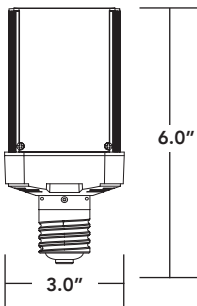

SHOE BOX & WALL PACK RETROFITS G4 HORIZONTAL MOUNTING

LED-8087M

ORDERING GUIDE