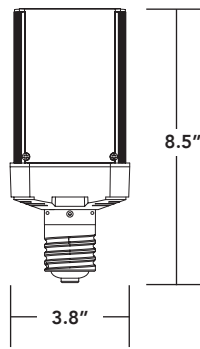

SHOE BOX & WALL PACK RETROFITS G4 HORIZONTAL MOUNTING

LED-8088M

ORDERING GUIDE