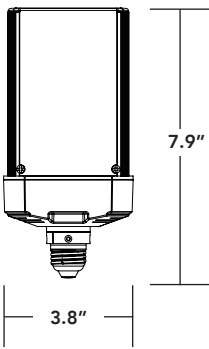

SHOE BOX & WALL PACK RETROFITS G4 HORIZONTAL MOUNTING

LED-8088E

ORDERING GUIDE