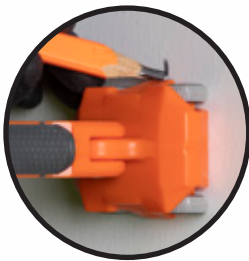

MAGNETIC WIRE PULLER

Easily fish wire and cable behind
walls and enclosed spaces

MAGNETIC WIRE PULLER

Magnetic wire puller from Klein Tools quickly and easily fishes wire and cable behind finished walls or enclosed spaces. Connect the wire or cable to the in-wall unit, which consists of a flexible stainless-steel leader and rare-earth block magnet. Simply maneuver the hand-held unit over the outside of the wall while the strong, rare-earth magnets provide great hold for easy wire pulling or fishing.

Hard plastic carrying case securely stores both units

DOUBLES AS A METAL STUD FINDER WITH MARKING NOTCHES ON ALL FOUR SIDES

BOTH HANDHELD AND IN-WALL UNITS FEATURE STRONG RARE-EARTH MAGNETS

For Professionals
SINCE 1857™

Cat. No.	UPC 092644+	Description	Dimensions
50611	50611-6	Magnetic Wire Puller	Case: 3.2" x 4.7" x 11.0" (8.1 x 11.9 x 27.9 cm)

⚠ Visit www.kleintools.com for warnings and instructions.

See our complete line of Wire Pulling Systems
www.kleintools.com