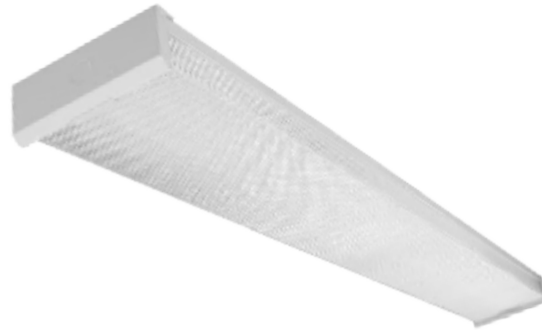

Project	
Date	
Prepared By	
Model #	LW44850D

Specifications

ELECTRICAL

Watts: 42
Voltage: 120-277VAC
Power Factor: >0.9
THD: ≤10%
Operating Temp. Range:
 -20°C (-4°F) to 50°C (122°F)

LIGHT

Initial Lumens: 4410
Lumens per Watt: 105
Color Temperature: 5000K
CRI: 83
Dimming: 0-10V

AGENCY APPROVALS

FCC: Yes
ETL: Yes

PRODUCT DETAILS

Housing: Steel
Lens: Acrylic
Warranty: 5 years
Fixture
Rated Life: 50,000 hours
Weight: 5.73 LBS
Lumen Maintenance:
 L92 at 50,000 hrs (58°C)
Dimensions:
 47.24" L x 5.73" W x 2.12" D

LED Wrap Fixture

4410 Lumens, 42 Watts, 5000K

ORDER CODE:

11099

MODEL NUMBER:

LW44850D

PRODUCT DESCRIPTION

EarthTronics LED 4 ft. wrap fixture light provides bright task lighting in an efficient, cost effective way. This LED 4 ft. wrap light features impact resistant UV stable acrylic lens, and a steel housing with a white finish. Provides 4410 lumens of light using just 42 watts for efficient operation. This fixture offers simple installation on existing junction boxes, and operates at 120-277VAC. The LED wrap fixture is a perfect solution for offices, stairways, bathrooms, and storage areas.

PRODUCT FEATURES

- + 120-277VAC
- + Operating at 105 lumens per watt
- + 120° beam angle with use of polycarbonate lens
- + 5000K color temperature
- + 0-10V dimming (pre-wired)
- + Features high quality Seoul chips
- + Extended 10 year limited warranty available