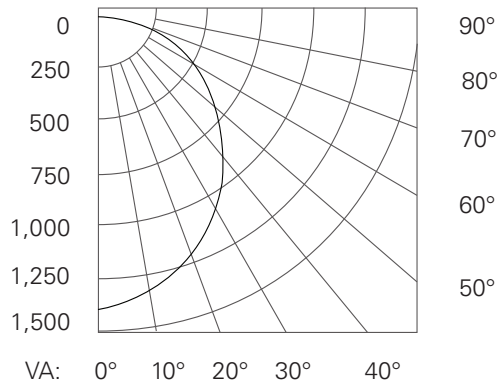

APPLICATIONS

- + Offices
- + Stairways
- + Bathrooms
- + Storage

PRODUCT DIMENSIONS

PACKAGE DETAILS

Dimensions:

49.21" Length x 6.77" Width x 2.71" Depth

Weight: 7.27 LBS

UPC: 840791110997

LIGHT DISTRIBUTION CURVE

LIGHTING LAYOUT

Average Illuminance: 26 fc

Number of Luminaires: 4

Workplane Height: 2.5 ft

Easily access our DLC qualified products with rebates in your area.

ACCESS IT HERE: [Rebate Finder](#)