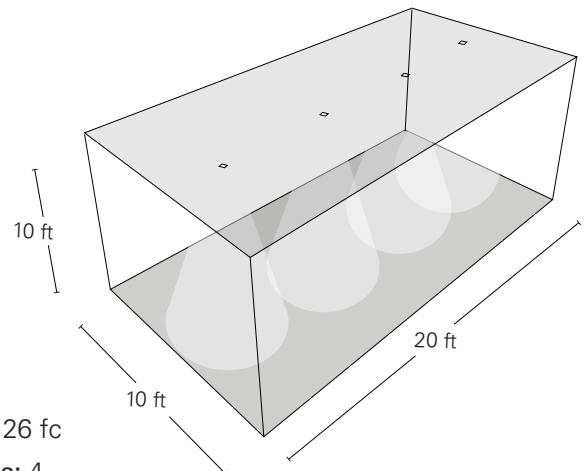

APPLICATIONS

- + Offices
- + Stairways
- + Bathrooms
- + Storage

PRODUCT DIMENSIONS

PACKAGE DETAILS

Dimensions:

49.21" Length x 6.77" Width x 2.71" Depth

Weight: 7.27 LBS

UPC: 840791110997

LIGHT DISTRIBUTION CURVE

LIGHTING LAYOUT

Average Illuminance: 26 fc

Number of Luminaires: 4

Workplane Height: 2.5 ft

Easily access our DLC qualified products with rebates in your area.

ACCESS IT HERE: [Rebate Finder](#)