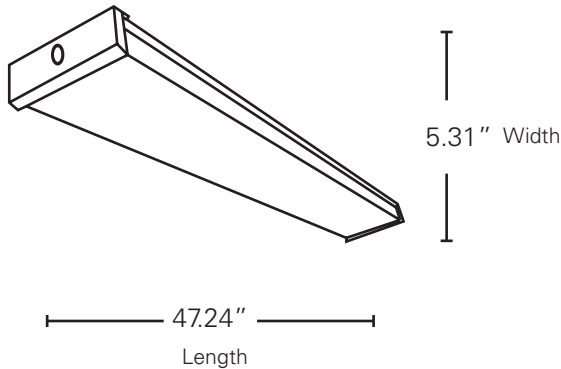

AGENCY APPROVALS

FCC: Yes
ETL: Yes

PRODUCT DETAILS

Housing: Steel
Lens: Acrylic
Warranty: 5 years
Fixture
Rated Life: 50,000 hours
Weight: 5.73 LBS
Lumen Maintenance:
 L92 at 50,000 hrs (58°C)
Dimensions:
 47.24" L x 5.73" W x 2.12" D

LED Wrap Fixture

4410 Lumens, 42 Watts, 5000K

ORDER CODE:

11099

MODEL NUMBER:

LW44850D

PRODUCT DESCRIPTION

EarthTronics LED 4 ft. wrap fixture light provides bright task lighting in an efficient, cost effective way. This LED 4 ft. wrap light features impact resistant UV stable acrylic lens, and a steel housing with a white finish. Provides 4410 lumens of light using just 42 watts for efficient operation. This fixture offers simple installation on existing junction boxes, and operates at 120-277VAC. The LED wrap fixture is a perfect solution for offices, stairways, bathrooms, and storage areas.

APPLICATIONS

- + Offices
- + Stairways
- + Bathrooms
- + Storage

PRODUCT DIMENSIONS

PACKAGE DETAILS

Dimensions:

49.21" Length x 6.77" Width x 2.71" Depth

Weight: 7.27 LBS

UPC: 840791110997