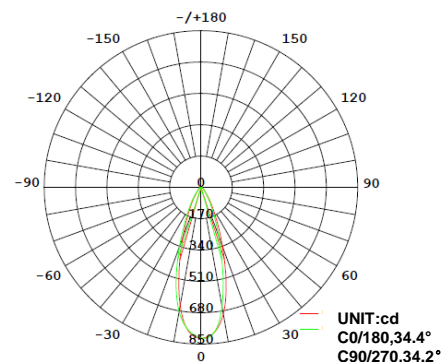

LED GU10

6.5 Watt 5000K GU10 LED

PRODUCT DESCRIPTION

6.5 watt GU10 EarthBulb LED bulb replaces 50 watt incandescent lamps for over 70% energy savings. 5000K color of light is standard with 40 degree beam angle. Great for use in dimming recessed lighting, track lighting and display lighting applications. High power, multi-chip LED and an advanced cooling system provides for 15,000 hours of LED life. 2 pin GU10 base. Energy Star rated product.

Distance ft	Foot Candles fc	Diameter ft
2	209.6	1.20
4	52.41	2.41
6	23.29	3.61
8	13.10	4.82
10	8.38	6.02

PRODUCT APPLICATIONS

LUMINOUS DISTRIBUTION INTENSITY DIAGRAM

AVERAGE BEAM ANGLE (50%):34.3°

Note: IES files available upon request.

MODEL NUMBER: LGU10650D7

Order Code	Pack Size	Individual UPC	Inner Pack UPC	Qty	Master Park UPC	Qty
10833	1	840791108338	00840791108338	6	84079110833800	24
Dimensions (inches - Length x Width x Height)						
10833	1	2.17 x 2.17 x 2.65	7.24 x 4.89 x 2.72	6	10.16x 7.60 x 6.06	24
Weight (lbs)						
10833	1	0.08	.95	6	4.04	24

Electrical	
Watt	6.5
Input Current	600 (mA)
Power Factor	> 0.7
Voltage	120 volt
Frequency	60hz
Min. Start Temp	-4F
Max. Operating Temp	104F
Base Type	GU10
Light	
Initial Lumens	500
Lumens per Watt	76
Color Temperature	5000K
Color Rendering (CRI)	86
Beam Angle	40°
Agency Approvals	
UL	Yes
Energy Star	15,000 hr rated
RoHS	Yes
FCC	Yes
Product Details	
Warranty	5 years
Mercury Content	0
Diameter	1.97"
Overall Length	2.06"