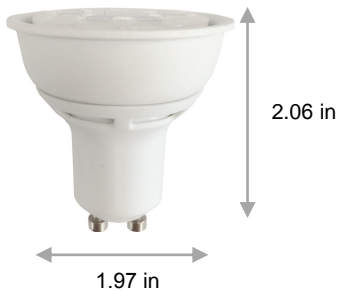

LED GU10

6.5 Watt 5000K GU10 LED

PRODUCT DESCRIPTION

6.5 watt GU10 EarthBulb LED bulb replaces 50 watt incandescent lamps for over 70% energy savings. 5000K color of light is standard with 40 degree beam angle. Great for use in dimming recessed lighting, track lighting and display lighting applications. High power, multi-chip LED and an advanced cooling system provides for 15,000 hours of LED life. 2 pin GU10 base. Energy Star rated product.

PRODUCT FEATURES

- Same shape as the light bulbs they replace
- Daylight 5000K color of light nearly equals halogen lighting
- GU10 base is standard
- No Mercury, RoHS Certified

CONE OF LIGHT

Lumens: 500

MODEL NUMBER: LGU10650D7

Order Code	Pack Size	Individual UPC	Inner Pack UPC	Qty	Master Park UPC	Qty
10833	1	840791108338	00840791108338	6	84079110833800	24
Dimensions (inches - Length x Width x Height)						
10833	1	2.17 x 2.17 x 2.65	7.24 x 4.89 x 2.72	6	10.16x 7.60 x 6.06	24
Weight (lbs)						
10833	1	0.08	.95	6	4.04	24

Electrical	
Watt	6.5
Input Current	600 (mA)
Power Factor	> 0.7
Voltage	120 volt
Frequency	60hz
Min. Start Temp	-4F
Max. Operating Temp	104F
Base Type	GU10
Light	
Initial Lumens	500
Lumens per Watt	76
Color Temperature	5000K
Color Rendering (CRI)	86
Beam Angle	40°
Agency Approvals	
UL	Yes
Energy Star	15,000 hr rated
RoHS	Yes
FCC	Yes
Product Details	
Warranty	5 years
Mercury Content	0
Diameter	1.97"
Overall Length	2.06"