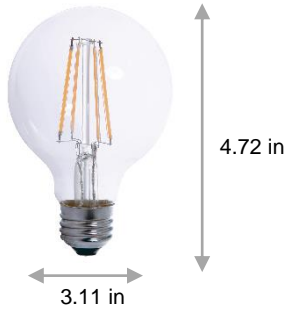

LED Filament G25

450 Lumen 4.9 Watt 2700K
G25 Filament LED – Clear Finish

PRODUCT DESCRIPTION

Unique filament LED design 4.9 watt G25 globe EarthBulb LED bulb appears like an incandescent. Provides 450 lumens replaces a 40 watt incandescent candle bulbs which provides over 80% energy savings. Clear glass provides the unique appearance. Perfect for decorative applications. Provides for 15,000 hours of LED life. E26 base type. Energy Star rated product.

PRODUCT FEATURES

- Unique filament LED design
- Candle bulb is dimmable and provides 450 lumens, capable of dimming to 5%
- Designer to provide full radial illumination
- 15,000 hour rated life
- Provides 2700K soft white light with a high color rendering rating over 80

PRODUCT APPLICATIONS

MODEL NUMBER: LG25527DCFILM

| Order Code | Pack Size | Individual UPC | Master Park UPC | Qty |
|---|-----------|--------------------|----------------------|-----|
| 10669 | 1 | 840791106693 | 84079110669300 | 12 |
| Dimensions (inches - Length x Width x Height) | | | | |
| 10669 | 1 | 3.35 x 3.35 x 5.04 | 18.04 x 12.45 x 7.52 | 12 |
| Weight (lbs) | | | | |
| 10669 | 1 | .088 | 6.0 | 12 |

| Electrical | |
|-----------------------------|---------------------|
| Watt | 4.9 |
| Power Factor | > 0.9 |
| Voltage | 120 volt |
| Frequency | 60Hz |
| Base Type | E26 Medium |
| Operating Temperature Range | -4F to 104F |
| Light | |
| Initial Lumens | 450 |
| Lumens per Watt | 91 |
| Color Temperature | 2700K Soft White |
| Color Rendering (CRI) | 80+ |
| Agency Approvals | |
| UL | Yes |
| Energy Star | Yes 15,000 hours |
| RoHS | Yes |
| FCC | Yes |
| Product Details | |
| Warranty | 3 years 6 hr/day |
| Diameter | 3.11" |
| Nominal Length | 4.72" |