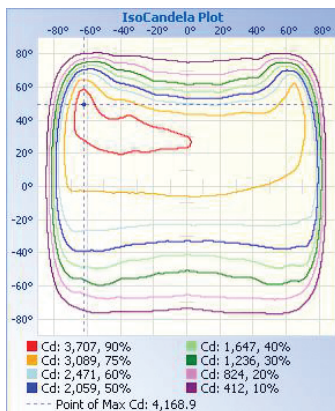

FL04-SF

Visor

FL04-SHIELD-SM

Photocell

FLPC-HV

TECHNICAL DATA

LIGHT SPECIFICATIONS

Lumens	12,699 lm
Efficacy	126.18 lm/W
CCT	5000K
CRI	70
L70 Life	54,000
Dimmable	0-10V
Warranty	10-year

APPROVALS AND LISTINGS

cUL	E482965
DLC	PLLTWZH3ONDK

ILLUMINANCE AT A DISTANCE

	Center Beam fc	Beam Width	
17.0ft	11.3 fc	48.2 ft	131.6 ft
34.0ft	2.82 fc	96.3 ft	263.2 ft
51.0ft	1.25 fc	144.5 ft	394.9 ft
68.0ft	0.71 fc	192.7 ft	526.5 ft
85.0ft	0.45 fc	240.9 ft	658.1 ft
102.0ft	0.31 fc	289.0 ft	789.7 ft

■ Vert. Spread: 109.6°
■ Horiz. Spread: 151.0°

ISOCANDELA PLOT

ELECTRICAL

Wattage	100W
Voltage	277-480V
Power factor	0.90
THD	15%
Operating temp	-40 to 40°C

CONSTRUCTION

Housing	Aluminum alloy
Finish	Polyester powder coat
Colour	Bronze
IP rating	IP65
EPA rating	45° - 1.13 ft ² Horizontal - 0.8 ft ² Vertical - 1.6 ft ²
Weight	10.58 lbs
Carton qty	1

DIMENSIONS