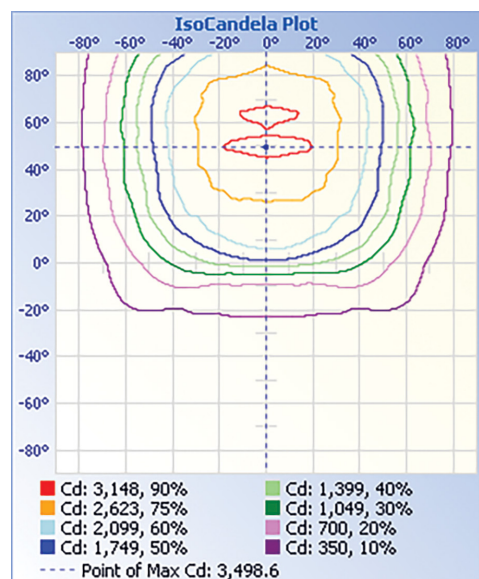

ISOCANDELA PLOT