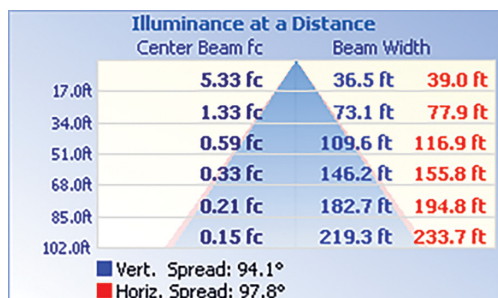

TECHNICAL DATA

LIGHT SPECIFICATIONS

Lumens	8,208 lm
Efficacy	139.5 lm/W
CCT	3000K / 4000K / 5000K
CRI	82
Dimmable	0-10V
L70 Life	50,000 hrs
Warranty	10-year

APPROVALS AND LISTINGS

cUL	E482965
DLC	PLLOJVTP6PYH

ILLUMINANCE AT A DISTANCE