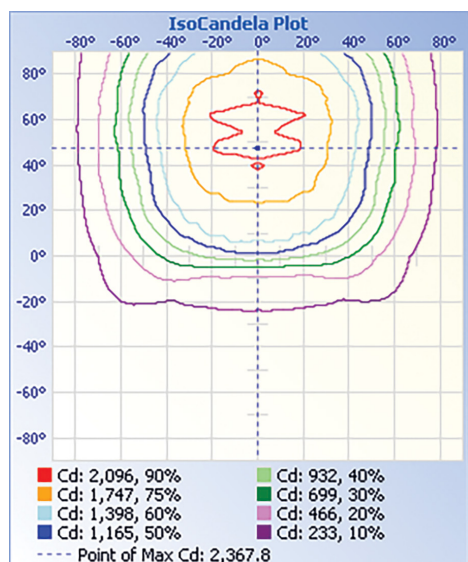

ISOCANDELA PLOT