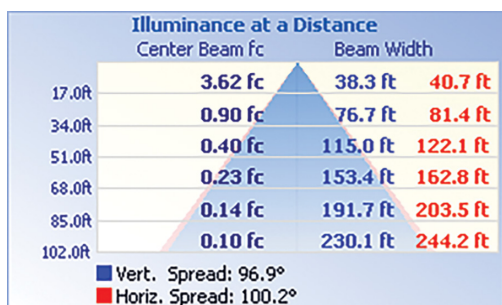

TECHNICAL DATA

LIGHT SPECIFICATIONS

Lumens	5,623 lm
Efficacy	141 lm/W
CCT	Tunable 30K/40K/50K
CRI	82
Dimmable	0-10V
L70 Life	50,000 hrs
Warranty	10-year

APPROVALS AND LISTINGS

cUL	E482965
DLC	PLLT6Z6PTMKL

ILLUMINANCE AT A DISTANCE