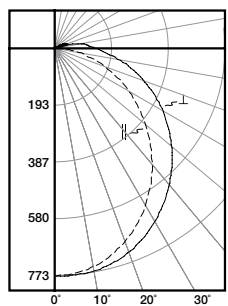

Photometric Data

[View IES files](#)

2APVTLTD-20L840
 Electronic Driver
 Linear LED 4000K
 Spacing criterion: (||) 1.18 x mounting height,
 (⊥) 1.30 x mounting height
 Lumens: 2358
 Input Watts: 19.5W
 Efficacy: 121 lm/W
 Test Report: 2APVTLTD-20L840.IES