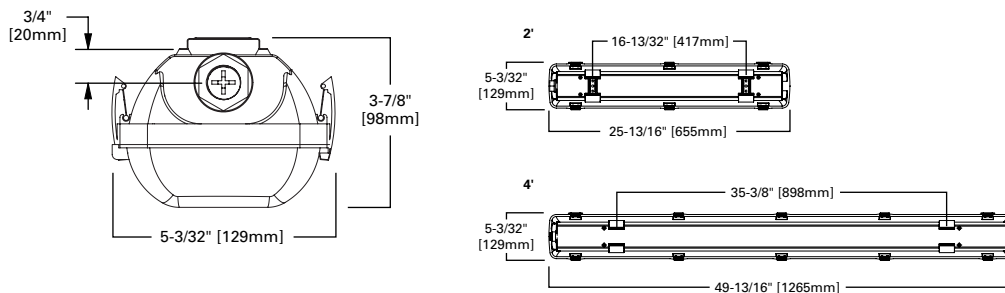

Product Certification

Top Product Features

- Durable gray polycarbonate housing with integrated metal gear tray
- High Impact Polycarbonate optical lens
- Available in 2ft and 4ft, with lumen packages up to 6,000 lumens
- Wet Location listed
- High-Performance efficacy up to 132 lm/W

Dimensional and Mounting Details

Order Information by Catalog Number

Catalog Number	Description	UPC	Delivered Lumens	Watts	Efficacy (lm/W)
2APVTLTD-20L835	2ft, Vaportite, LED, 2000 lumen, UNV, Fixed Output, 3500K, Wet Location	080083800810	2249	19	118
2APVTLTD-20L840	2ft, Vaportite, LED, 2000 lumen, UNV, Fixed Output, 4000K, Wet Location	080083801602	2307	19	119
2APVTLTD-20L850	2ft, Vaportite, LED, 2000 lumen, UNV, Fixed Output, 5000K, Wet Location	080083801626	2572	20	126
4APVTLTD-40L835	4ft, Vaportite, LED, 4000 lumen, UNV, Fixed Output, 3500K, Wet Location	080083801640	4788	39	122
4APVTLTD-40L840	4ft, Vaportite, LED, 4000 lumen, UNV, Fixed Output, 4000K, Wet Location	080083801305	5159	39	132
4APVTLTD-40L850	4ft, Vaportite, LED, 4000 lumen, UNV, Fixed Output, 5000K, Wet Location	080083801329	5156	39	132
4APVTLTD-54L835	4ft, Vaportite, LED, 5400 lumen, UNV, Fixed Output, 3500K, Wet Location	080083801343	6089	50	121
4APVTLTD-54L840	4ft, Vaportite, LED, 5400 lumen, UNV, Fixed Output, 4000K, Wet Location	080083802166	6209	50	123
4APVTLTD-54L850	4ft, Vaportite, LED, 5400 lumen, UNV, Fixed Output, 5000K, Wet Location	080083802180	6328	50	125

Product Specifications

Construction

- High-impact gray polycarbonate housing with interated metal gear tray
- Standard housings available with one 7/8" conduit entry point
- Durable cam latches clamp diffuser tightly for a positive seal between housing and diffuser
- Electrical components and fixtures are UL/cUL listed for wet location, IP65 rated