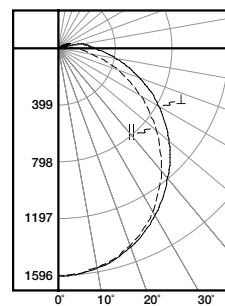

Photometric Data

[View IES files](#)

2APVTLTD-20L840
 Electronic Driver
 Linear LED 4000K
 Spacing criterion: (||) 1.18 x mounting height,
 (⊥) 1.30 x mounting height
 Lumens: 2358
 Input Watts: 19.5W
 Efficacy: 121 lm/W
 Test Report: 2APVTLTD-20L840.IES