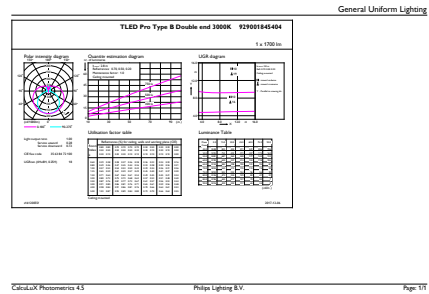

Controls and Dimming	
Dimmable	No

Mechanical and Housing	
Product Length	1200 mm

Bulb Shape	Tube, double-ended
Approval and Application	
Energy Efficiency Label (EEL)	Not applicable
Energy Saving Product	Yes
Approval Marks	UL certificate RoHS compliance DLC compliance
Energy Consumption kWh/1000 h	- kWh
Energy Certifications	DLC Standard

Product Data

Order product name	14T8PRO/48-830/BB17/G 10/1 FB
EAN/UPC - Product	046677477318
Order code	477315
Numerator - Quantity Per Pack	1
Numerator - Packs per outer box	10
Material Nr. (12NC)	929001845404
Net Weight (Piece)	0.210 kg

Dimensional drawing

TLED IF CorePro 4ft 1700lm 3000K

Product	D1	D2	A1	A2	A3
14T8PRO/48-830/BB17/G 10/1 FB	25.7 mm	28 mm	1198 mm	1205 mm	1212 mm

Photometric data

LEDtube PLC 400mm 16-5W 2G11 830 2000lm

LEDtube 14W G13 830 ND BB17

Photometric data

LEDtube 14W G13 830 ND BB17

Lifetime

LEDtube 14W G13 830-850 ND BB17-18

LEDtube 14W G13 830-850 ND BB17-18

LEDtube 14W G13 830-850 ND BB17-18

LEDtube 14W G13 830-850 ND BB17-18

T8