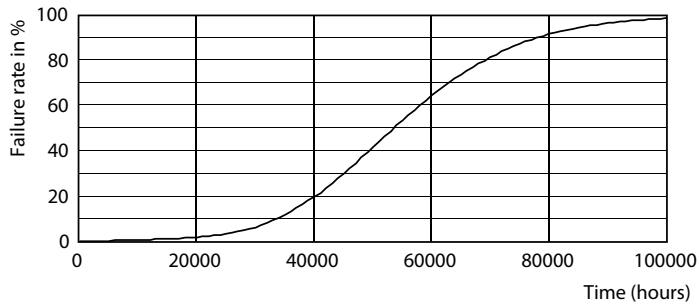

Lifetime

LEDtube 14W G13 830-850 ND BB17-18