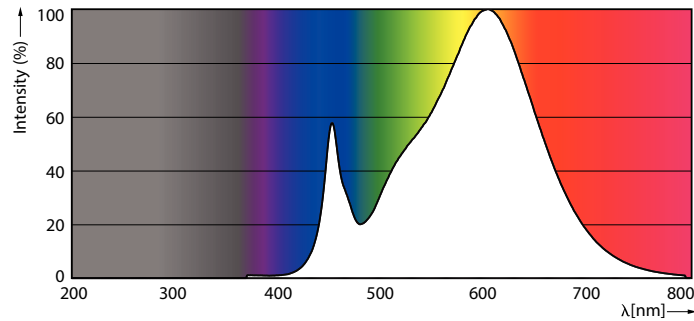

Photometric data

LEDtube PLC 400mm 16-5W 2G11 830 2000lm