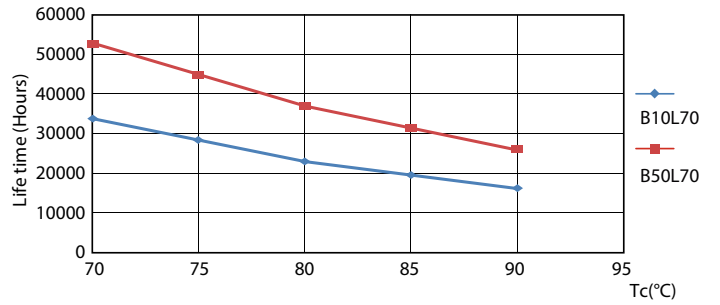

Product data

General Information	
Cap-Base	G13 [Medium Bi-Pin Fluorescent]
EU RoHS compliant	Yes
Nominal Lifetime (Nom)	50000 h
Switching Cycle	50000X
Light Technical	
Color Code	830 [CCT of 3000K]
Beam Angle (Nom)	240 °
Luminous Flux (Nom)	1700 lm
Color Designation	White (WH)
Correlated Color Temperature (Nom)	3000 K
Luminous Efficacy (rated) (Nom)	121.00 lm/W
Color Consistency	<6
Color Rendering Index (Nom)	80
LLMF At End Of Nominal Lifetime (Nom)	70 %
Operating and Electrical	
Input Frequency	50 to 60 Hz
Power (Rated) (Nom)	14 W

Photometric data

LEDtube 14W G13 830 ND BB17

Lifetime

LEDtube 14W G13 830-850 ND BB17-18

LEDtube 14W G13 830-850 ND BB17-18

LEDtube 14W G13 830-850 ND BB17-18

LEDtube 14W G13 830-850 ND BB17-18

T8