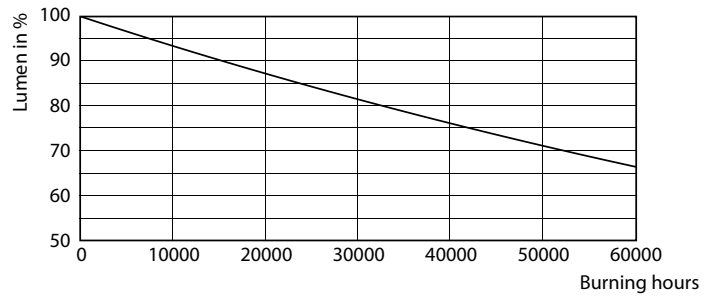

Product data

General Information	
Cap-Base	G13 [Medium Bi-Pin Fluorescent]
EU RoHS compliant	Yes
Nominal Lifetime (Nom)	50000 h
Switching Cycle	50000X
Light Technical	
Color Code	830 [CCT of 3000K]
Beam Angle (Nom)	240 °
Luminous Flux (Nom)	1700 lm
Color Designation	White (WH)
Correlated Color Temperature (Nom)	3000 K
Luminous Efficacy (rated) (Nom)	121.00 lm/W
Color Consistency	<6
Color Rendering Index (Nom)	80
LLMF At End Of Nominal Lifetime (Nom)	70 %
Operating and Electrical	
Input Frequency	50 to 60 Hz
Power (Rated) (Nom)	14 W

Photometric data

LEDtube 14W G13 830 ND BB17

Lifetime

LEDtube 14W G13 830-850 ND BB17-18

LEDtube 14W G13 830-850 ND BB17-18

LEDtube 14W G13 830-850 ND BB17-18

LEDtube 14W G13 830-850 ND BB17-18

T8