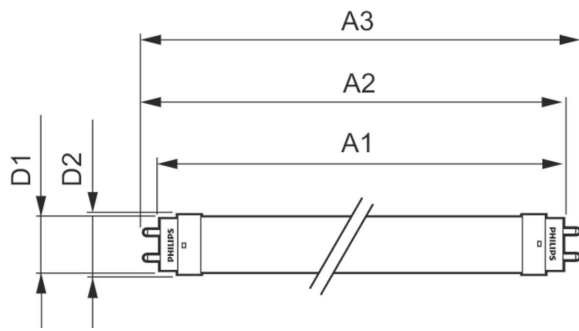

Controls and Dimming	
Dimmable	No

Mechanical and Housing	
Product Length	1200 mm

Bulb Shape	Tube, double-ended
Approval and Application	
Energy Efficiency Label (EEL)	Not applicable
Energy Saving Product	Yes
Approval Marks	UL certificate RoHS compliance DLC compliance
Energy Consumption kWh/1000 h	- kWh
Energy Certifications	DLC Standard

Product Data

Order product name	14T8PRO/48-830/BB17/G 10/1 FB
EAN/UPC - Product	046677477318
Order code	477315
Numerator - Quantity Per Pack	1
Numerator - Packs per outer box	10
Material Nr. (12NC)	929001845404
Net Weight (Piece)	0.210 kg

Dimensional drawing

TLED IF CorePro 4ft 1700lm 3000K

Product	D1	D2	A1	A2	A3
14T8PRO/48-830/BB17/G 10/1 FB	25.7 mm	28 mm	1198 mm	1205 mm	1212 mm

Photometric data

LEDtube PLC 400mm 16-5W 2G11 830 2000lm

LEDtube 14W G13 830 ND BB17