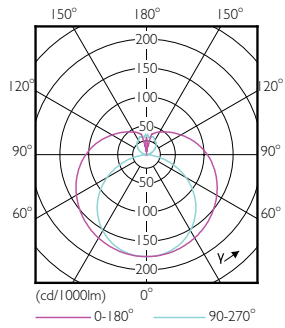

Photometric data

LEDtube 14W G13 830 ND BB17