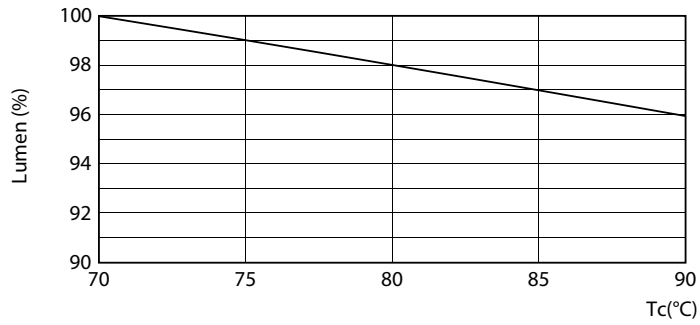

T8

Lifetime

LEDtube 14W G13 830-850 ND BB17-18