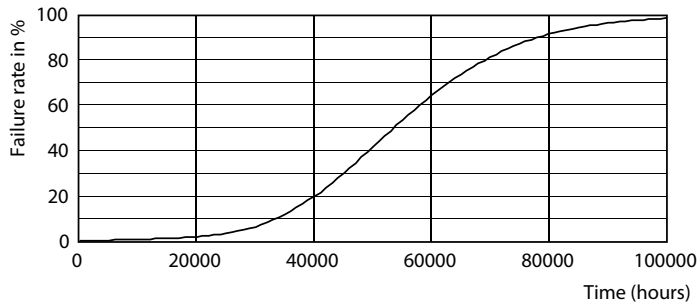

## Photometric data

LEDtube COR 12W G13 1700lm 830

LEDtube COR 12W G13 1700lm 830

Photometric data

LEDtube COR 9,9W G13 1550lm

Lifetime

LEDtube 50K-LED

LEDtube 50K FailureRate-LED