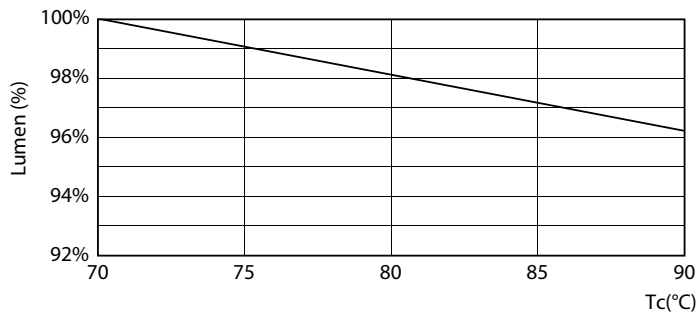

## Photometric data

LEDtube COR 12W G13 1700lm 830

LEDtube COR 12W G13 1700lm 830

Photometric data

LEDtube COR 9,9W G13 1550lm

Lifetime

LEDtube 50K-LED

LEDtube 50K FailureRate-LED