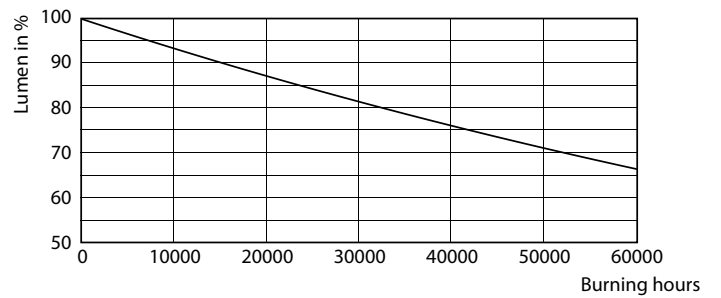

LEDtube 50K FailureRate-LED

LEDtube 50K-LMP