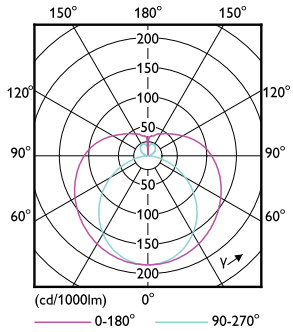

## Photometric data

LEDtube COR 12W G13 1700lm 830

LEDtube COR 12W G13 1700lm 830

Photometric data

LEDtube COR 9,9W G13 1550lm

Lifetime

LEDtube 50K-LED

LEDtube 50K FailureRate-LED