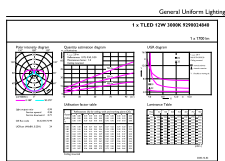

Photometric data

LEDtube COR 12W G13 1700lm 830