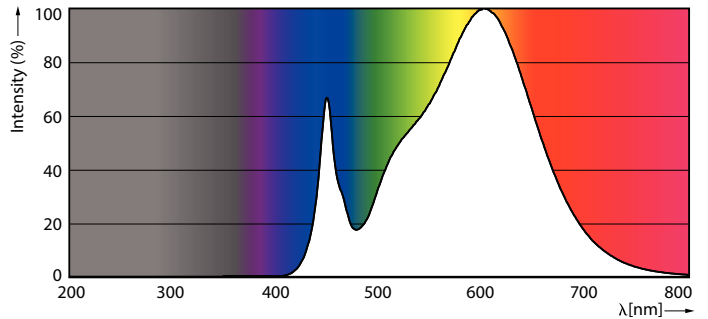

LEDtube COR 12W G13 1700lm 830