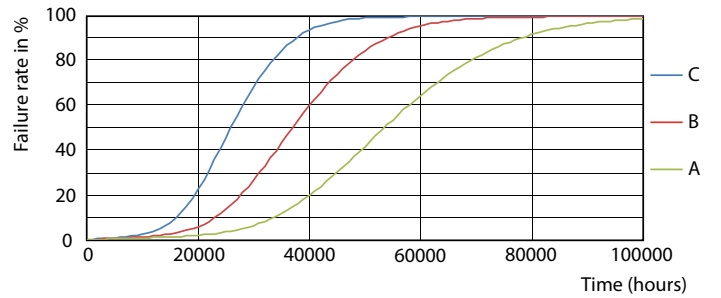

## Photometric data

LEDtube COR 12W G13 1700lm 830

LEDtube COR 12W G13 1700lm 830

Photometric data

LEDtube COR 9,9W G13 1550lm

Lifetime

LEDtube 50K-LED

LEDtube 50K FailureRate-LED