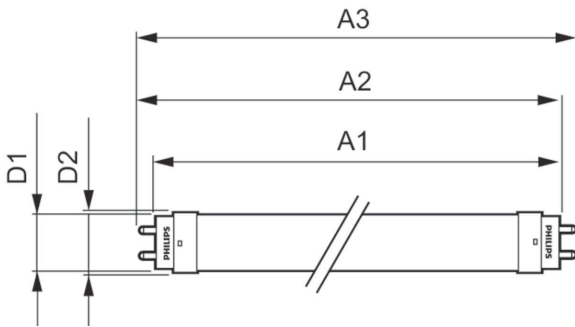

T8

Mechanical and Housing

Bulb Finish	Frosted
Bulb Material	Glass
Product Length	1200 mm
Bulb Shape	Tube, double-ended

Approval and Application

Energy Efficiency Label (EEL)	Not applicable
Energy Saving Product	Yes
Approval Marks	RoHS compliance UL certificate DLC compliance
Energy Consumption kWh/1000 h	- kWh

Product Data

Order product name	12T8/COR/48-830/MF17/G 10/1
EAN/UPC - Product	046677563486
Order code	929002484004
Numerator - Quantity Per Pack	1
Numerator - Packs per outer box	10
Material Nr. (12NC)	929002484004
Net Weight (Piece)	0.215 kg
Model Number	9290024840

Dimensional drawing

TLED T8 120-277V 12-32W 1700lm 3000K G13

Product	D1	D2	A1	A2	A3
12T8/COR/48-830/MF17/G 10/1	25.7 mm	28 mm	1198.2 mm	1205.3 mm	1212.4 mm

Photometric data

LEDtube COR 12W G13 1700lm 830