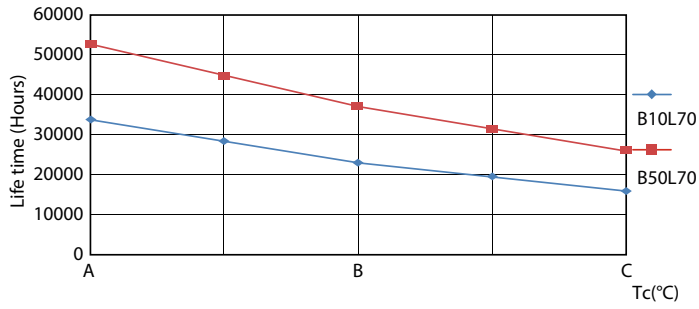

Lifetime

LEDtube 50K LifetimeVsTc-LED