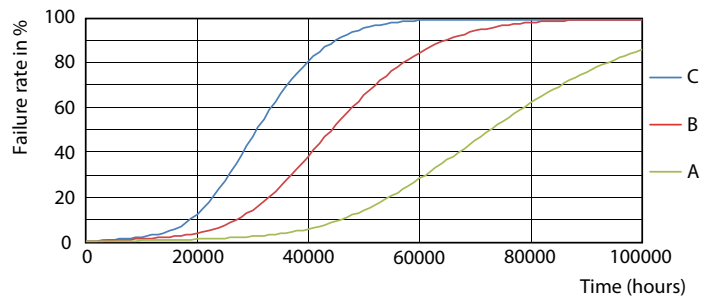

LEDtube MAS 8,9W G13 1500lm

Photometric data

LEDtube MAS 8,9W G13 1600lm 850

Lifetime

LEDtube MAS 8,9W 70K LumenVsTc

LEDtube_70K-LED

LEDtube_70K_LifetimeVsTc-LED

LEDtube_70K_FailureRate-LED