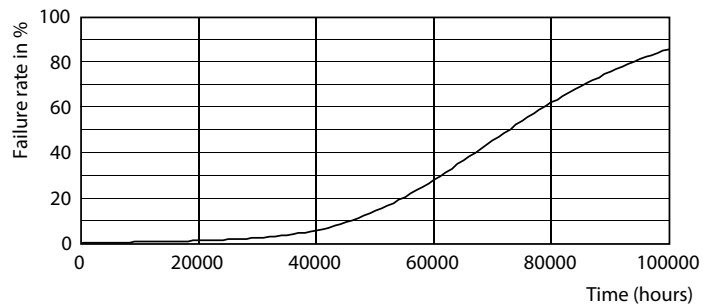

LEDtube MAS 8,9W G13 1500lm

Photometric data

LEDtube MAS 8,9W G13 1600lm 850

Lifetime

LEDtube MAS 8,9W 70K LumenVsTc

LEDtube_70K-LED

LEDtube_70K_LifetimeVsTc-LED

LEDtube_70K_FailureRate-LED