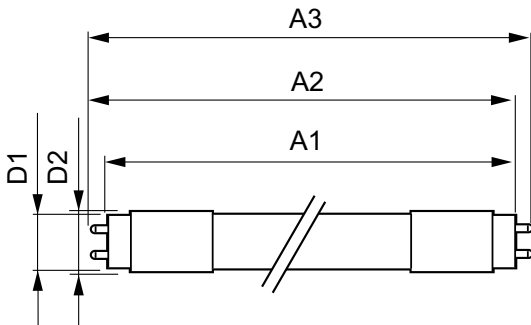

T8

Mechanical and Housing

Bulb Finish	Frosted
Bulb Material	Plastic
Product Length	48 in
Bulb Shape	Tube, double-ended

Approval and Application

Energy Efficiency Label (EEL)	Not applicable
Energy Saving Product	Yes
Approbation Marks	RoHS compliance UL certificate DLC compliance
Energy Consumption kWh/1000 h	- kWh

Product Data

Order product name	8.9T8/MAS/48-850/IF16/P/DIM 10/1
EAN/UPC - Product	046677565619
Order code	565614
Numerator - Quantity Per Pack	1
Numerator - Packs per outer box	10
Material Nr. (12NC)	929003025604
Net Weight (Piece)	0.220 kg
Model Number	9290030256

Dimensional drawing

TLED T8 HFV 8.9-32W 1600lm 5000K G13

Product	D1	D2	A1	A2	A3
8.9T8/MAS/48-850/IF16/P/DIM 10/1	25.7 mm	26.3 mm	1198.1 mm	1205.2 mm	1212.3 mm

Photometric data