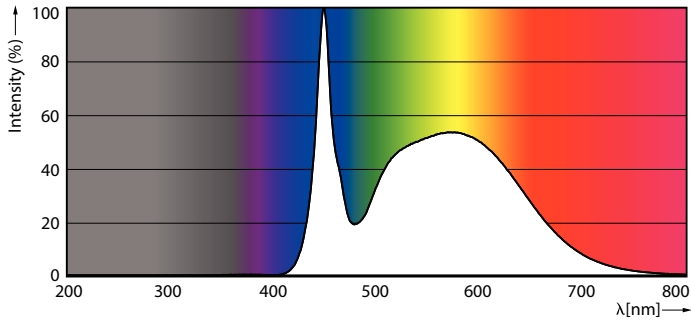

Photometric data

LEDtube MAS 8,9W G13 1600lm 850