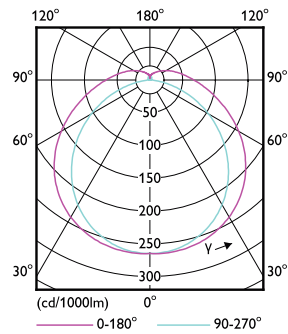

T8

Mechanical and Housing

Bulb Finish	Frosted
Bulb Material	Plastic
Product Length	48 in
Bulb Shape	Tube, double-ended

Approval and Application

Energy Efficiency Label (EEL)	Not applicable
Energy Saving Product	Yes
Approbation Marks	RoHS compliance UL certificate DLC compliance
Energy Consumption kWh/1000 h	- kWh

Product Data

Order product name	8.9T8/MAS/48-850/IF16/P/DIM 10/1
EAN/UPC - Product	046677565619
Order code	565614
Numerator - Quantity Per Pack	1
Numerator - Packs per outer box	10
Material Nr. (12NC)	929003025604
Net Weight (Piece)	0.220 kg
Model Number	9290030256

Dimensional drawing

TLED T8 HFV 8.9-32W 1600lm 5000K G13

Product	D1	D2	A1	A2	A3
8.9T8/MAS/48-850/IF16/P/DIM 10/1	25.7 mm	26.3 mm	1198.1 mm	1205.2 mm	1212.3 mm

Photometric data

LEDtube MAS 8,9W G13 1600lm 850