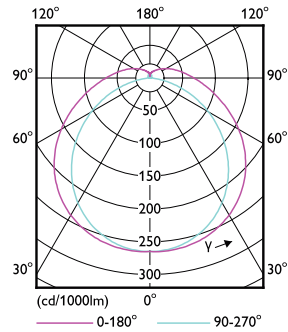

Order product name	8.9T8/MAS/48-835/IF15/P/DIM 10/1
EAN/UPC - Product	046677565596
Order code	929003025404
Numerator - Quantity Per Pack	1
Numerator - Packs per outer box	10
Material Nr. (12NC)	929003025404
Net Weight (Piece)	0.220 kg
Model Number	9290030254

Dimensional drawing

TLED T8 HFV 8.9-32W 1500lm 3500K G13

Product	D1	D2	A1	A2	A3
8.9T8/MAS/48-835/IF15/P/DIM 10/1	25.7 mm	26.3 mm	1198.1 mm	1205.2 mm	1212.3 mm

Photometric data

LEDtube MAS 8,9W G13 1500lm 835