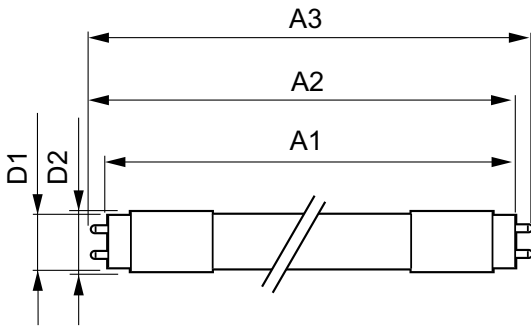

T8

Mechanical and Housing

Bulb Finish	Frosted
Bulb Material	Plastic
Product Length	1200 mm
Bulb Shape	Tube, double-ended

Approval and Application

Energy Efficiency Label (EEL)	Not applicable
Energy Saving Product	Yes
Approval Marks	RoHS compliance UL certificate DLC compliance
Energy Consumption kWh/1000 h	- kWh

Product Data

Order product name	8.9T8/MAS/48-835/IF15/P/DIM 10/1
EAN/UPC - Product	046677565596
Order code	929003025404
Numerator - Quantity Per Pack	1
Numerator - Packs per outer box	10
Material Nr. (12NC)	929003025404
Net Weight (Piece)	0.220 kg
Model Number	9290030254

Dimensional drawing

TLED T8 HFV 8.9-32W 1500lm 3500K G13

Product	D1	D2	A1	A2	A3
8.9T8/MAS/48-835/IF15/P/DIM 10/1	25.7 mm	26.3 mm	1198.1 mm	1205.2 mm	1212.3 mm

Photometric data