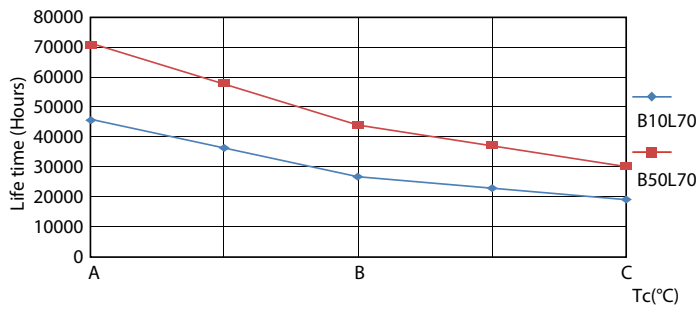

LEDtube MAS 8,9W G13 1500lm

Photometric data

LEDtube MAS 8,9W G13 1500lm 835

Lifetime

LEDtube MAS 8,9W 70K LumenVsTc

LEDtube_70K-LED

LEDtube_70K_LifetimeVsTc-LED

LEDtube_70K_FailureRate-LED