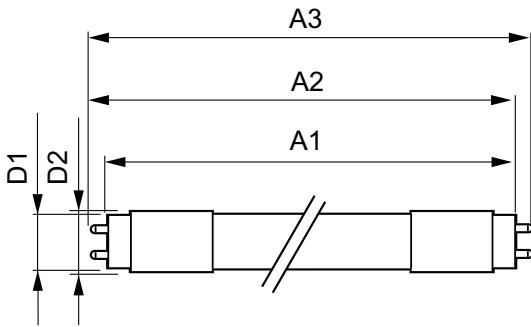

T8

Mechanical and Housing

Bulb Finish	Frosted
Bulb Material	Plastic
Product Length	1200 mm
Bulb Shape	Tube, double-ended

Approval and Application

Energy Efficiency Label (EEL)	Not applicable
Energy Saving Product	Yes
Approval Marks	RoHS compliance UL certificate DLC compliance
Energy Consumption kWh/1000 h	- kWh

Product Data

Order product name	8.9T8/MAS/48-830/IF15/P/DIM 10/1
EAN/UPC - Product	046677565589
Order code	929003025304
Numerator - Quantity Per Pack	1
Numerator - Packs per outer box	10
Material Nr. (12NC)	929003025304
Net Weight (Piece)	0.220 kg
Model Number	9290030253

Dimensional drawing

TLED T8 HFV 8.9-32W 1500lm 3000K G13

Product	D1	D2	A1	A2	A3
8.9T8/MAS/48-830/IF15/P/DIM 10/1	25.7 mm	26.3 mm	1198.1 mm	1205.2 mm	1212.3 mm