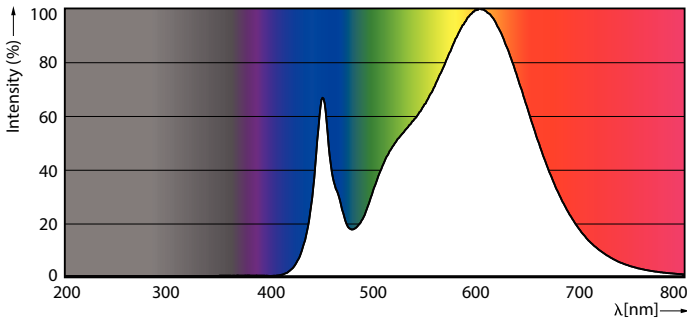

Photometric data

LEDtube MAS 8,9W G13 1500lm 830

LEDtube MAS 8,9W G13 1500lm 830