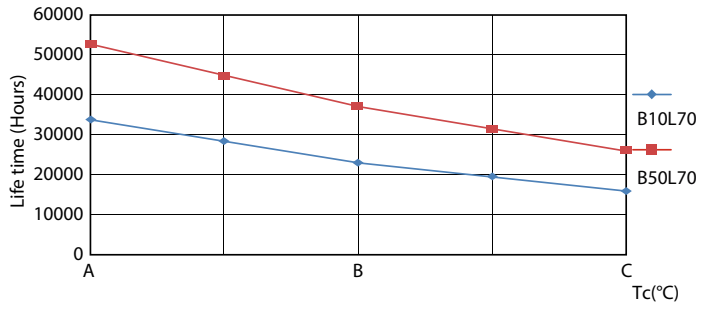

Lifetime

LEDtube 50K LifetimeVsTc-LED