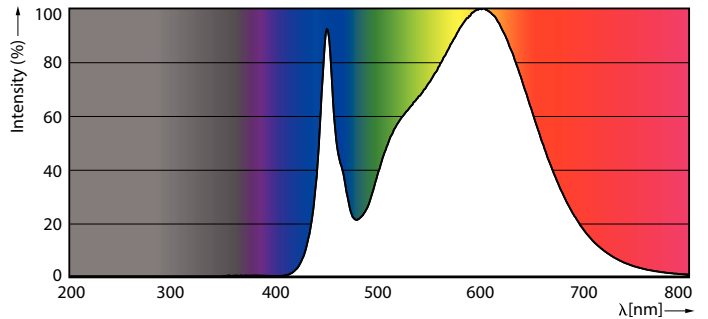

LEDtube COR 9,9W G13 1550lm 835