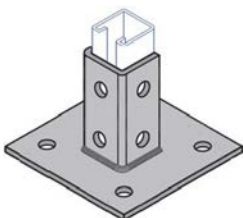

U Support, Zee Fittings and Joiners

C613	U Support	15	
C611	Z Fitting - 1-5/8" Channel	15	
C612	Z Fitting - 1" Channel	25	
C631	2 Hole Strut Joiner	25	
C616	4 Hole Strut Joiner	10	
C649A*	Strut Joiner - Stamped Steel	25	

*Includes Flat Head Machine Screws and 4 Hole Splice Plate Nut

C613

C611

C612

C631

C616

C649A

Post Bases

C3033	Single Post Base - Offset	5	
C3033SQ	Single Post Base - Square	5	
C3064	Double Post Base - Offset	5	
C3064SQ	Double Post Base - Square	5	

C3033

C3033SQ

C3064

C3064SQ

Strut Fittings

Catalog # **Description** **Std. Pkg. Net Price**

Brackets

C3373	Universal Corner Connector	10
C651*	Reversible Channel Bracket	1
C809*	Double Channel Bracket	1
C3282*	Cable Tray Strut Bracket	1
C732*	Shelf Bracket	1

*Specify Length Required

C3373

C651

C809