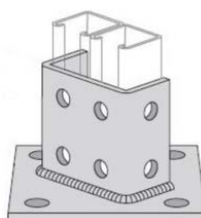

C603	2 Hole End Angle	50
C604	2 Hole Corner Angle	50
C605	3 Hole Corner Angle	25
C607	4 Hole Corner Angle	25

C603

C604

C605

C607

Strut Fittings

Catalog #	Description	Std. Pkg.	Net Price
Angle Fittings			
C793*	4 Hole Closed Angle	25	
C781*	4 Hole Open Angle	25	
C624*	2 Hole Closed Angle	25	
C633*	2 Hole Open Angle	25	
PS9402	2 Hole Hinge Connector	1	
PS9403	3 Hole Hinge Connector	1	
PS9404	4 Hole Hinge Connector	1	

*Includes Flat Head Machine Screws and 4 Hole Splice Plate Nut

C613

C611

C612

C631

C616

C649A

Post Bases

C3033	Single Post Base - Offset	5	
C3033SQ	Single Post Base - Square	5	
C3064	Double Post Base - Offset	5	
C3064SQ	Double Post Base - Square	5	

C3033

C3033SQ

C3064

C3064SQ

Strut Fittings

Catalog # **Description** **Std. Pkg. Net Price**

Brackets

C3373	Universal Corner Connector	10
C651*	Reversible Channel Bracket	1
C809*	Double Channel Bracket	1
C3282*	Cable Tray Strut Bracket	1
C732*	Shelf Bracket	1

*Specify Length Required

C3373

C651

C809