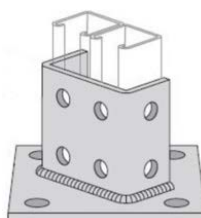

C603	2 Hole End Angle	50
C604	2 Hole Corner Angle	50
C605	3 Hole Corner Angle	25
C607	4 Hole Corner Angle	25

C603

C604

C605

C607

Strut Fittings

Catalog #	Description	Std. Pkg.	Net Price
Angle Fittings			
C793*	4 Hole Closed Angle	25	
C781*	4 Hole Open Angle	25	
C624*	2 Hole Closed Angle	25	
C633*	2 Hole Open Angle	25	
PS9402	2 Hole Hinge Connector	1	
PS9403	3 Hole Hinge Connector	1	
PS9404	4 Hole Hinge Connector	1	

C613

*Includes Flat Head Machine Screws and 4 Hole Splice Plate Nut

C611

C612

C631

C616

C649A

Post Bases

C3033	Single Post Base - Offset	5	
C3033SQ	Single Post Base - Square	5	
C3064	Double Post Base - Offset	5	
C3064SQ	Double Post Base - Square	5	

C3033

C3033SQ

C3064

C3064SQ

Strut Fittings

Catalog # **Description** **Std. Pkg. Net Price**

Brackets

C3373	Universal Corner Connector	10
C651*	Reversible Channel Bracket	1
C809*	Double Channel Bracket	1
C3282*	Cable Tray Strut Bracket	1
C732*	Shelf Bracket	1

*Specify Length Required

C3373

C651

C809