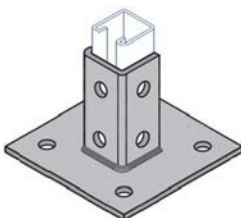

U Support, Zee Fittings and Joiners

C613	U Support	15	
C611	Z Fitting - 1-5/8" Channel	15	
C612	Z Fitting - 1" Channel	25	
C631	2 Hole Strut Joiner	25	
C616	4 Hole Strut Joiner	10	
C649A*	Strut Joiner - Stamped Steel	25	

C613

*Includes Flat Head Machine Screws and 4 Hole Splice Plate Nut

C611

C612

C631

C616

C649A

Post Bases

C3033	Single Post Base - Offset	5	
C3033SQ	Single Post Base - Square	5	
C3064	Double Post Base - Offset	5	
C3064SQ	Double Post Base - Square	5	

C3033

C3033SQ

C3064

C3064SQ

Strut Fittings

Catalog # **Description** **Std. Pkg. Net Price**

Brackets

C3373	Universal Corner Connector	10
C651*	Reversible Channel Bracket	1
C809*	Double Channel Bracket	1
C3282*	Cable Tray Strut Bracket	1
C732*	Shelf Bracket	1

*Specify Length Required

C3373

C651

C809