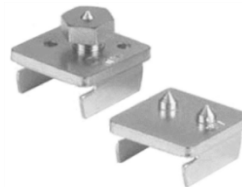

## Brackets

<b>C3373</b>	Universal Corner Connector	10
<b>C651*</b>	Reversible Channel Bracket	1
<b>C809*</b>	Double Channel Bracket	1
<b>C3282*</b>	Cable Tray Strut Bracket	1
<b>C732*</b>	Shelf Bracket	1

## Beam Clamps

<b>C684S</b>	Beam Clamp	10
<b>C685S</b>	Beam Clamp	10
<b>C686</b>	Beam Clamp	10
<b>C855S</b>	Angular "I" Beam Clamp	15
<b>C2651</b>	U-Bolt Style Clamp - Double Strut	25
<b>C2652</b>	U-Bolt Style Clamp - Single Strut	25
<b>C907S</b>	"I" Beam Clamp	25
<b>C2622</b>	Beam Clamp	25
<b>C2654</b>	Column Bracket	25
<b>C858*</b>	Heavy Duty Clamp - 7/8" Jaw Opening	1
<b>C865*</b>	Heavy Duty Clamp - 1-21/32" Jaw Opening	1
<b>PS86*</b>	C Clamp	1
<b>PS93*</b>	Universal C Clamp - 1-1/4" Jaw Opening	1
<b>PS94*</b>	Wide Throat C Clamp - 1-5/16" Jaw Opening	1

\*Specify 3/8", 1/2" or 5/8"

**C684S**

**C685S**

**C686**

**C855S**

**C2651**

**C2652**

**C907S**

**C2622**

**C2654**

**C858**

**C865**

**PS86**

**PS93**

**PS94**