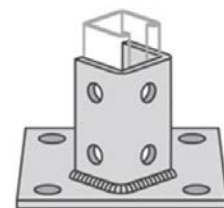

## U Support, Zee Fittings and Joiners

C613	U Support	15	
C611	Z Fitting - 1-5/8" Channel	15	
C612	Z Fitting - 1" Channel	25	
C631	2 Hole Strut Joiner	25	
C616	4 Hole Strut Joiner	10	
C649A*	Strut Joiner - Stamped Steel	25	

C613

\*Includes Flat Head Machine Screws and 4 Hole Splice Plate Nut

C611

C612

C631

C616

C649A

## Post Bases

C3033	Single Post Base - Offset	5	
C3033SQ	Single Post Base - Square	5	
C3064	Double Post Base - Offset	5	
C3064SQ	Double Post Base - Square	5	

C3033

C3033SQ

C3064

C3064SQ