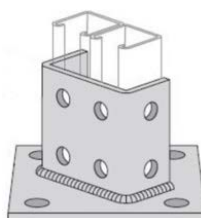

## Post Bases

C3033	Single Post Base - Offset	5	
C3033SQ	Single Post Base - Square	5	
C3064	Double Post Base - Offset	5	
C3064SQ	Double Post Base - Square	5	

C3033

C3033SQ

C3064

C3064SQ

## Brackets

<b>C3373</b>	Universal Corner Connector	10
<b>C651*</b>	Reversible Channel Bracket	1
<b>C809*</b>	Double Channel Bracket	1
<b>C3282*</b>	Cable Tray Strut Bracket	1
<b>C732*</b>	Shelf Bracket	1