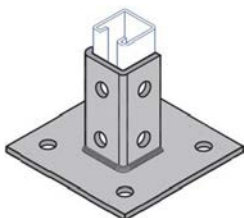

U Support, Zee Fittings and Joiners

C613	U Support	15	
C611	Z Fitting - 1-5/8" Channel	15	
C612	Z Fitting - 1" Channel	25	
C631	2 Hole Strut Joiner	25	
C616	4 Hole Strut Joiner	10	
C649A*	Strut Joiner - Stamped Steel	25	

C613

*Includes Flat Head Machine Screws and 4 Hole Splice Plate Nut

C611

C612

C631

C616

C649A

Post Bases

C3033	Single Post Base - Offset	5	
C3033SQ	Single Post Base - Square	5	
C3064	Double Post Base - Offset	5	
C3064SQ	Double Post Base - Square	5	

C3033

C3033SQ

C3064

C3064SQ

Strut Fittings

Catalog # **Description** **Std. Pkg. Net Price**

Brackets

C3373	Universal Corner Connector	10
C651*	Reversible Channel Bracket	1
C809*	Double Channel Bracket	1
C3282*	Cable Tray Strut Bracket	1
C732*	Shelf Bracket	1

*Specify Length Required

C3373

C651

C809