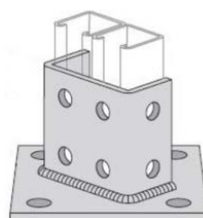

C603	2 Hole End Angle	50
C604	2 Hole Corner Angle	50
C605	3 Hole Corner Angle	25
C607	4 Hole Corner Angle	25

C603

C604

C605

C607

Strut Fittings

Catalog #	Description	Std. Pkg.	Net Price
Angle Fittings			
C793*	4 Hole Closed Angle	25	
C781*	4 Hole Open Angle	25	
C624*	2 Hole Closed Angle	25	
C633*	2 Hole Open Angle	25	
PS9402	2 Hole Hinge Connector	1	
PS9403	3 Hole Hinge Connector	1	
PS9404	4 Hole Hinge Connector	1	

C613

*Includes Flat Head Machine Screws and 4 Hole Splice Plate Nut

C611

C612

C631

C616

C649A

Post Bases

C3033	Single Post Base - Offset	5	
C3033SQ	Single Post Base - Square	5	
C3064	Double Post Base - Offset	5	
C3064SQ	Double Post Base - Square	5	

C3033

C3033SQ

C3064

C3064SQ

Strut Fittings

Catalog # **Description** **Std. Pkg. Net Price**

Brackets

C3373	Universal Corner Connector	10
C651*	Reversible Channel Bracket	1
C809*	Double Channel Bracket	1
C3282*	Cable Tray Strut Bracket	1
C732*	Shelf Bracket	1

*Specify Length Required

C3373

C651

C809