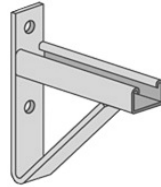

## Brackets

<b>C3373</b>	Universal Corner Connector	10
<b>C651*</b>	Reversible Channel Bracket	1
<b>C809*</b>	Double Channel Bracket	1
<b>C3282*</b>	Cable Tray Strut Bracket	1
<b>C732*</b>	Shelf Bracket	1

\*Specify Length Required

**C3373**

**C651**

**C809**

**C3282**

**C732**

## Beam Clamps

<b>C684S</b>	Beam Clamp	10
<b>C685S</b>	Beam Clamp	10
<b>C686</b>	Beam Clamp	10
<b>C855S</b>	Angular "I" Beam Clamp	15
<b>C2651</b>	U-Bolt Style Clamp - Double Strut	25
<b>C2652</b>	U-Bolt Style Clamp - Single Strut	25
<b>C907S</b>	"I" Beam Clamp	25
<b>C2622</b>	Beam Clamp	25
<b>C2654</b>	Column Bracket	25
<b>C858*</b>	Heavy Duty Clamp - 7/8" Jaw Opening	1
<b>C865*</b>	Heavy Duty Clamp - 1-21/32" Jaw Opening	1
<b>PS86*</b>	C Clamp	1
<b>PS93*</b>	Universal C Clamp - 1-1/4" Jaw Opening	1
<b>PS94*</b>	Wide Throat C Clamp - 1-5/16" Jaw Opening	1