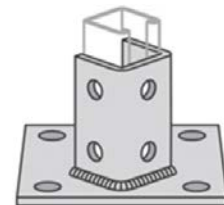

## U Support, Zee Fittings and Joiners

C613	U Support	15	
C611	Z Fitting - 1-5/8" Channel	15	
C612	Z Fitting - 1" Channel	25	
C631	2 Hole Strut Joiner	25	
C616	4 Hole Strut Joiner	10	
C649A*	Strut Joiner - Stamped Steel	25	

C613

\*Includes Flat Head Machine Screws and 4 Hole Splice Plate Nut

C611

C612

C631

C616

C649A

## Post Bases

C3033	Single Post Base - Offset	5	
C3033SQ	Single Post Base - Square	5	
C3064	Double Post Base - Offset	5	
C3064SQ	Double Post Base - Square	5	

C3033

C3033SQ

C3064

C3064SQ