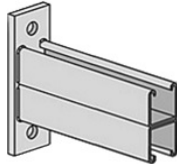

Strut Fittings

Catalog #   **Description**   **Std. Pkg. Net Price**

Brackets

C3373	Universal Corner Connector	10
C651*	Reversible Channel Bracket	1
C809*	Double Channel Bracket	1
C3282*	Cable Tray Strut Bracket	1
C732*	Shelf Bracket	1

*Specify Length Required

C809

Beam Clamps

C684S	Beam Clamp	10
C685S	Beam Clamp	10
C686	Beam Clamp	10
C855S	Angular "I" Beam Clamp	15
C2651	U-Bolt Style Clamp - Double Strut	25
C2652	U-Bolt Style Clamp - Single Strut	25
C907S	"I" Beam Clamp	25
C2622	Beam Clamp	25
C2654	Column Bracket	25
C858*	Heavy Duty Clamp - 7/8" Jaw Opening	1
C865*	Heavy Duty Clamp - 1-21/32" Jaw Opening	1
PS86*	C Clamp	1
PS93*	Universal C Clamp - 1-1/4" Jaw Opening	1
PS94*	Wide Throat C Clamp - 1-5/16" Jaw Opening	1

*Specify 3/8", 1/2" or 5/8"