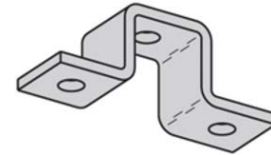

# Strut Fittings

Catalog #	Description	Std. Pkg.	Net Price
<b>Angle Fittings</b>			
C793*	4 Hole Closed Angle	25	
C781*	4 Hole Open Angle	25	
C624*	2 Hole Closed Angle	25	
C633*	2 Hole Open Angle	25	
PS9402	2 Hole Hinge Connector	1	
PS9403	3 Hole Hinge Connector	1	
PS9404	4 Hole Hinge Connector	1	

\*Specify Angle

C793

C781

C624

C633

PS9402

PS9403

PS9404

## U Support, Zee Fittings and Joiners

C613	U Support	15	
C611	Z Fitting - 1-5/8" Channel	15	
C612	Z Fitting - 1" Channel	25	
C631	2 Hole Strut Joiner	25	
C616	4 Hole Strut Joiner	10	
C649A*	Strut Joiner - Stamped Steel	25	

## Beam Clamps

<b>C684S</b>	Beam Clamp	10
<b>C685S</b>	Beam Clamp	10
<b>C686</b>	Beam Clamp	10
<b>C855S</b>	Angular "I" Beam Clamp	15
<b>C2651</b>	U-Bolt Style Clamp - Double Strut	25
<b>C2652</b>	U-Bolt Style Clamp - Single Strut	25
<b>C907S</b>	"I" Beam Clamp	25
<b>C2622</b>	Beam Clamp	25
<b>C2654</b>	Column Bracket	25
<b>C858*</b>	Heavy Duty Clamp - 7/8" Jaw Opening	1
<b>C865*</b>	Heavy Duty Clamp - 1-21/32" Jaw Opening	1
<b>PS86*</b>	C Clamp	1
<b>PS93*</b>	Universal C Clamp - 1-1/4" Jaw Opening	1
<b>PS94*</b>	Wide Throat C Clamp - 1-5/16" Jaw Opening	1