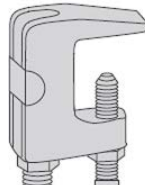

## Beam Clamps

<b>C684S</b>	Beam Clamp	10
<b>C685S</b>	Beam Clamp	10
<b>C686</b>	Beam Clamp	10
<b>C855S</b>	Angular "I" Beam Clamp	15
<b>C2651</b>	U-Bolt Style Clamp - Double Strut	25
<b>C2652</b>	U-Bolt Style Clamp - Single Strut	25
<b>C907S</b>	"I" Beam Clamp	25
<b>C2622</b>	Beam Clamp	25
<b>C2654</b>	Column Bracket	25
<b>C858*</b>	Heavy Duty Clamp - 7/8" Jaw Opening	1
<b>C865*</b>	Heavy Duty Clamp - 1-21/32" Jaw Opening	1
<b>PS86*</b>	C Clamp	1
<b>PS93*</b>	Universal C Clamp - 1-1/4" Jaw Opening	1
<b>PS94*</b>	Wide Throat C Clamp - 1-5/16" Jaw Opening	1

\*Specify 3/8", 1/2" or 5/8"

**C684S**

**C685S**

**C686**

**C855S**

**C2651**

**C2652**

**C907S**

**C2622**

**C2654**

**C858**

**C865**

**PS86**

**PS93**

**PS94**