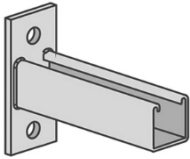

Strut Fittings

Catalog #   **Description**   **Std. Pkg. Net Price**

Brackets

C3373	Universal Corner Connector	10
C651*	Reversible Channel Bracket	1
C809*	Double Channel Bracket	1
C3282*	Cable Tray Strut Bracket	1
C732*	Shelf Bracket	1

*Specify Length Required

C651

Beam Clamps

C684S	Beam Clamp	10
C685S	Beam Clamp	10
C686	Beam Clamp	10
C855S	Angular "I" Beam Clamp	15
C2651	U-Bolt Style Clamp - Double Strut	25
C2652	U-Bolt Style Clamp - Single Strut	25
C907S	"I" Beam Clamp	25
C2622	Beam Clamp	25
C2654	Column Bracket	25
C858*	Heavy Duty Clamp - 7/8" Jaw Opening	1
C865*	Heavy Duty Clamp - 1-21/32" Jaw Opening	1
PS86*	C Clamp	1
PS93*	Universal C Clamp - 1-1/4" Jaw Opening	1
PS94*	Wide Throat C Clamp - 1-5/16" Jaw Opening	1

*Specify 3/8", 1/2" or 5/8"