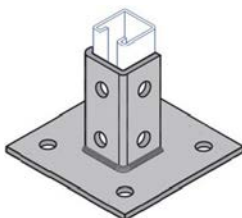

## U Support, Zee Fittings and Joiners

C613	U Support	15	
C611	Z Fitting - 1-5/8" Channel	15	
C612	Z Fitting - 1" Channel	25	
C631	2 Hole Strut Joiner	25	
C616	4 Hole Strut Joiner	10	
C649A*	Strut Joiner - Stamped Steel	25	

C613

\*Includes Flat Head Machine Screws and 4 Hole Splice Plate Nut

C611

C612

C631

C616

C649A

## Post Bases

C3033	Single Post Base - Offset	5	
C3033SQ	Single Post Base - Square	5	
C3064	Double Post Base - Offset	5	
C3064SQ	Double Post Base - Square	5	

C3033

C3033SQ

C3064

C3064SQ