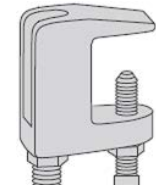

## Beam Clamps

<b>C684S</b>	Beam Clamp	10
<b>C685S</b>	Beam Clamp	10
<b>C686</b>	Beam Clamp	10
<b>C855S</b>	Angular "I" Beam Clamp	15
<b>C2651</b>	U-Bolt Style Clamp - Double Strut	25
<b>C2652</b>	U-Bolt Style Clamp - Single Strut	25
<b>C907S</b>	"I" Beam Clamp	25
<b>C2622</b>	Beam Clamp	25
<b>C2654</b>	Column Bracket	25
<b>C858*</b>	Heavy Duty Clamp - 7/8" Jaw Opening	1
<b>C865*</b>	Heavy Duty Clamp - 1-21/32" Jaw Opening	1
<b>PS86*</b>	C Clamp	1
<b>PS93*</b>	Universal C Clamp - 1-1/4" Jaw Opening	1
<b>PS94*</b>	Wide Throat C Clamp - 1-5/16" Jaw Opening	1

\*Specify 3/8", 1/2" or 5/8"

**C684S**

**C685S**

**C686**

**C855S**

**C2651**

**C2652**

**C907S**

**C2622**

**C2654**

**C858**

**C865**

**PS86**

**PS93**

**PS94**