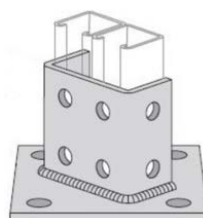

C613

\*Includes Flat Head Machine Screws and 4 Hole Splice Plate Nut

C611

C612

C631

C616

C649A

## Post Bases

C3033	Single Post Base - Offset	5	
C3033SQ	Single Post Base - Square	5	
C3064	Double Post Base - Offset	5	
C3064SQ	Double Post Base - Square	5	

C3033

C3033SQ

C3064

C3064SQ

## Brackets

<b>C3373</b>	Universal Corner Connector	10
<b>C651*</b>	Reversible Channel Bracket	1
<b>C809*</b>	Double Channel Bracket	1
<b>C3282*</b>	Cable Tray Strut Bracket	1
<b>C732*</b>	Shelf Bracket	1

## Beam Clamps

<b>C684S</b>	Beam Clamp	10
<b>C685S</b>	Beam Clamp	10
<b>C686</b>	Beam Clamp	10
<b>C855S</b>	Angular "I" Beam Clamp	15
<b>C2651</b>	U-Bolt Style Clamp - Double Strut	25
<b>C2652</b>	U-Bolt Style Clamp - Single Strut	25
<b>C907S</b>	"I" Beam Clamp	25
<b>C2622</b>	Beam Clamp	25
<b>C2654</b>	Column Bracket	25
<b>C858*</b>	Heavy Duty Clamp - 7/8" Jaw Opening	1
<b>C865*</b>	Heavy Duty Clamp - 1-21/32" Jaw Opening	1
<b>PS86*</b>	C Clamp	1
<b>PS93*</b>	Universal C Clamp - 1-1/4" Jaw Opening	1
<b>PS94*</b>	Wide Throat C Clamp - 1-5/16" Jaw Opening	1