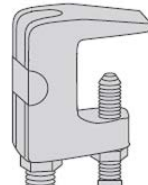

## Beam Clamps

<b>C684S</b>	Beam Clamp	10
<b>C685S</b>	Beam Clamp	10
<b>C686</b>	Beam Clamp	10
<b>C855S</b>	Angular "I" Beam Clamp	15
<b>C2651</b>	U-Bolt Style Clamp - Double Strut	25
<b>C2652</b>	U-Bolt Style Clamp - Single Strut	25
<b>C907S</b>	"I" Beam Clamp	25
<b>C2622</b>	Beam Clamp	25
<b>C2654</b>	Column Bracket	25
<b>C858*</b>	Heavy Duty Clamp - 7/8" Jaw Opening	1
<b>C865*</b>	Heavy Duty Clamp - 1-21/32" Jaw Opening	1
<b>PS86*</b>	C Clamp	1
<b>PS93*</b>	Universal C Clamp - 1-1/4" Jaw Opening	1
<b>PS94*</b>	Wide Throat C Clamp - 1-5/16" Jaw Opening	1

\*Specify 3/8", 1/2" or 5/8"

**C684S**

**C685S**

**C686**

**C855S**

**C2651**

**C2652**

**C907S**

**C2622**

**C2654**

**C858**

**C865**

**PS86**

**PS93**

**PS94**