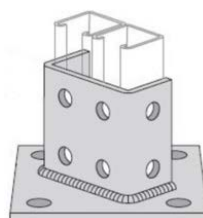

## Post Bases

C3033	Single Post Base - Offset	5	
C3033SQ	Single Post Base - Square	5	
C3064	Double Post Base - Offset	5	
C3064SQ	Double Post Base - Square	5	

C3033

C3033SQ

C3064

C3064SQ

# Strut Fittings

**Catalog #**                      **Description**                      **Std. Pkg. Net Price**

## Brackets

<b>C3373</b>	Universal Corner Connector	10
<b>C651*</b>	Reversible Channel Bracket	1
<b>C809*</b>	Double Channel Bracket	1
<b>C3282*</b>	Cable Tray Strut Bracket	1
<b>C732*</b>	Shelf Bracket	1