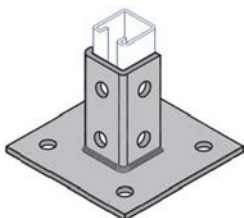

## U Support, Zee Fittings and Joiners

C613	U Support	15	
C611	Z Fitting - 1-5/8" Channel	15	
C612	Z Fitting - 1" Channel	25	
C631	2 Hole Strut Joiner	25	
C616	4 Hole Strut Joiner	10	
C649A*	Strut Joiner - Stamped Steel	25	

C613

\*Includes Flat Head Machine Screws and 4 Hole Splice Plate Nut

C611

C612

C631

C616

C649A

## Post Bases

C3033	Single Post Base - Offset	5	
C3033SQ	Single Post Base - Square	5	
C3064	Double Post Base - Offset	5	
C3064SQ	Double Post Base - Square	5	

C3033

C3033SQ

C3064

C3064SQ