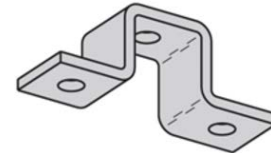

## 90 Degree Fittings

<b>C603</b>	2 Hole End Angle	50
<b>C604</b>	2 Hole Corner Angle	50
<b>C605</b>	3 Hole Corner Angle	25
<b>C607</b>	4 Hole Corner Angle	25

**C603**

**C604**

**C605**

**C607**

# Strut Fittings

Catalog #	Description	Std. Pkg.	Net Price
<b>Angle Fittings</b>			
C793*	4 Hole Closed Angle	25	
C781*	4 Hole Open Angle	25	
C624*	2 Hole Closed Angle	25	
C633*	2 Hole Open Angle	25	
PS9402	2 Hole Hinge Connector	1	
PS9403	3 Hole Hinge Connector	1	
PS9404	4 Hole Hinge Connector	1	

\*Specify Angle

C793

C781

C624

C633

PS9402

PS9403

PS9404

## U Support, Zee Fittings and Joiners

C613	U Support	15	
C611	Z Fitting - 1-5/8" Channel	15	
C612	Z Fitting - 1" Channel	25	
C631	2 Hole Strut Joiner	25	
C616	4 Hole Strut Joiner	10	
C649A*	Strut Joiner - Stamped Steel	25	