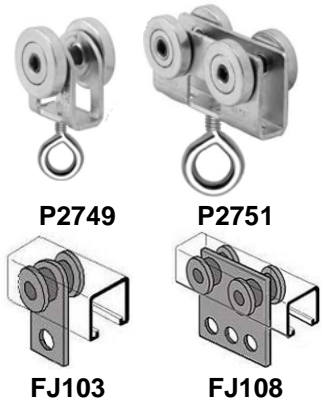

Strut Fittings

Catalog #	Description	Std. Pkg.	Net Price
<u>Trolleys</u>			
P2749	2 Wheel Trolley with Eye-Bolt	1	
P2751	4 Wheel Trolley with Eye-Bolt	1	
FJ103	2 Wheel Flat Bar Trolley	1	
FJ108	4 Wheel Flat Bar Trolley	1	

Miscellaneous Fittings

C2625	Wiring Stud Nut - 1/2" Thread	25	
C2636	Fixture Stud Nut - 1/4" Thread	2	
C2631	Swing Gate Fixture Hanger	10	
C655	Hammer-In Steel End Cap	100	
PS6153-2GY	Rubber End Cap - Grey	10	
PS6154	Plastic Profile End Cap	10	
PS707P	Plastic Closure Strip - Grey	10	

C2625

C2636

C2631

C655

PS6153-2GY

PS6154

PS707P

Adjustable "P" Clamps

EMT Pipe Straps - 2 Piece

C1025	3/8"	100
C1026	1/2"	100
C1027	3/4"	100
C1028	1"	100
C1029	1-1/4"	50
C1030	1-1/2"	50
C1031	2"	50
C1132*	2-1/2"	50
C1133*	3"	50
C1134*	3-1/2"	25
C1135*	4"	25

* Universal both EMT and Rigid